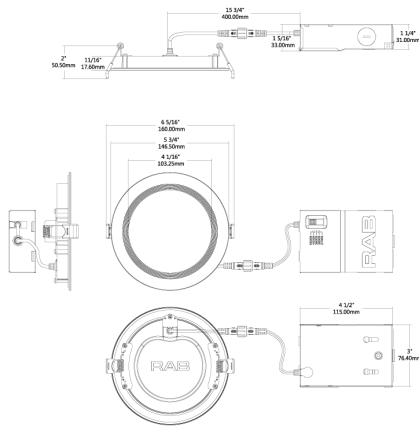

Dimensions

Features

- 5 color temperatures in 1 SKU (2700K, 3000K, 3500K, 4000K, 5000K)
- Super slim Edge-lit fixture for thin fixture depth
- No recessed housing or J-box required
- New construction or retrofit applications
- UL wet location rated
- Smooth diffused uniform light distribution
- Dimmable down to 5% on compatible dimmers
- Spring loaded retention clips
- Robust, die cast aluminum construction
- IC and airtight rated
- 5-Year, No-Compromise Warranty

Ordering Matrix

Family	Size	Shape	Wattage	CRI/Color Temp	Voltage	Finish	Trim	Depth
WFRL	5	R	12	9CCT	120	W	B	
	3 = 3"	R = Round	6 = 6W	9FA = 90 CRI, 5000K/4000K/3500K/2700K	120 = 120V	W = White	B = Baffle	Blank = Standard
	4 = 4"	S = Square	9 = 9W	9CCT = 90 CRI, 5000K/4000K/3500K/2700K	D = 120V/277V	S = Smooth	S = Shallow	
	5 = 5"		10.5 = 10.5W					
	6 = 6"		12 = 12W					
	8 = 8"		13 = 13W					
			14 = 14W					
			23 = 23W					