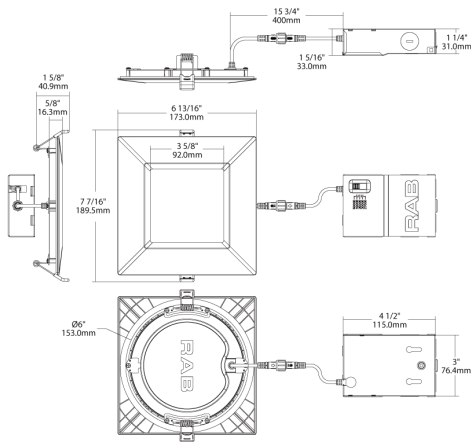

Dimensions

Features

- 5 color temperatures in 1 SKU (2700K, 3000K, 3500K, 4000K, 5000K)
- Super slim Edge-lit fixture for thin fixture depth
- No recessed housing or J-box required
- New construction or retrofit applications
- UL wet location rated
- Smooth diffused uniform light distribution
- Dimmable down to 5% on compatible dimmers
- Spring loaded retention clips
- Robust, die cast aluminum construction
- IC and airtight rated
- 5-Year, No-Compromise Warranty

Ordering Matrix

Family	Size	Shape	Wattage	CRI/Color Temp	Voltage	Finish	Trim	Depth
WFRL	6	S	13	9FA	120	W	S	
	3 = 3"	R = Round	6 = 6W	9FA = 90 CRI, 5000K/4000K/3500K/2700K	120 = 120V	W = White	B = Baffle	Blank = Standard
	4 = 4"	S = Square	9 = 9W	9CCT = 90 CRI, 5000K/4000K/3500K/2700K	D = 120V/277V	S = Smooth	S = Shallow	
	5 = 5"		10.5 = 10.5W					
	6 = 6"		12 = 12W					
	8 = 8"		13 = 13W					
			14 = 14W					
			23 = 23W					