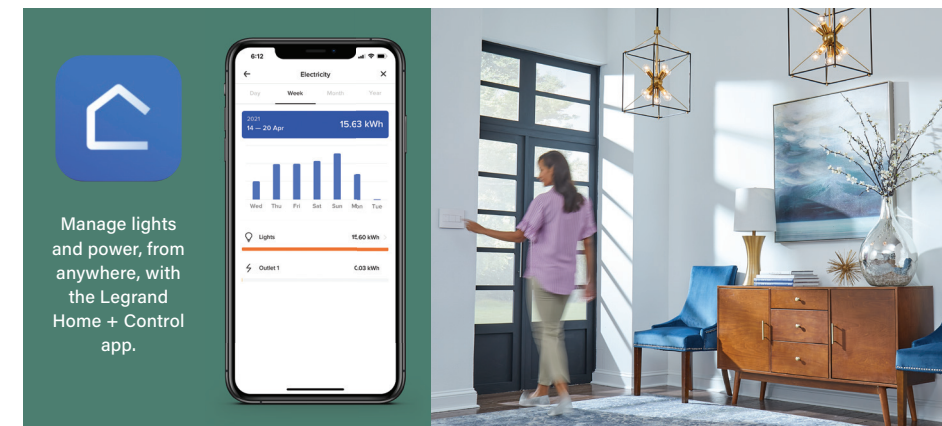

Tamper-Resistant Ultra-Fast
PLUS Power Delivery USB
Type-C/C Outlet ARUSB30PD

LIVE
more,
WORRY
less.

Have your house welcome you home with lights scheduled to turn on as you arrive. Use an app to monitor energy usage and create lighting scenes that perfectly fit your routine. Life can be sweeter (and smarter) thanks to adorne with Netatmo.

adorne® WITH Netatmo

The smartest way to take control of lights and power, optimized for an ultra-reliable whole home experience.

Manage lights and power, from anywhere, with the Legrand Home + Control app.

HOW IT WORKS

- Start with the Smart Gateway to create a robust, dedicated network
- Replace any standard switches, dimmers or outlets in just minutes
- Use the Legrand Home + Control app to control your lights and power from anywhere
- Connect to Amazon Alexa, Google Home or Apple HomeKit for voice control
- Add the battery-powered wireless switches and dimmers anywhere you want easy 3-way or one-touch scene control