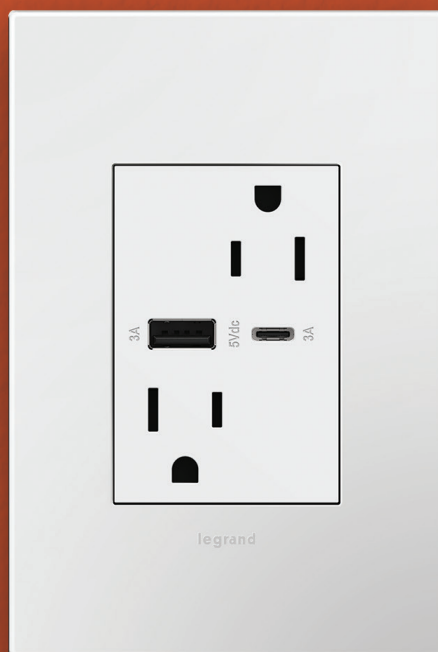

PLUG INTO YOUR CREATIVE *outlet.*

Power and charging to fit your life and style. Choose from innovative adorne outlets that were designed with modern convenience in mind and explore options to customize color and size.