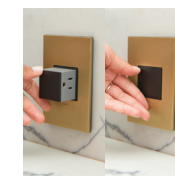

Pop-Out™ Outlet
ARPTR201G

USB Charging

FAST:
Convenient power
where you need it