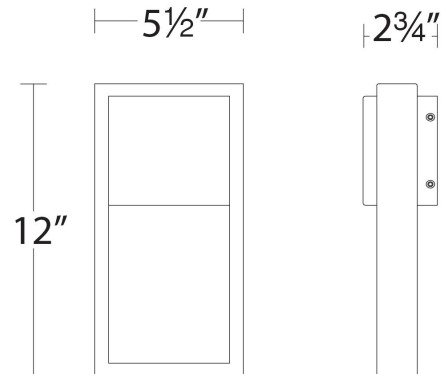

LINE DRAWING

WS-W15912