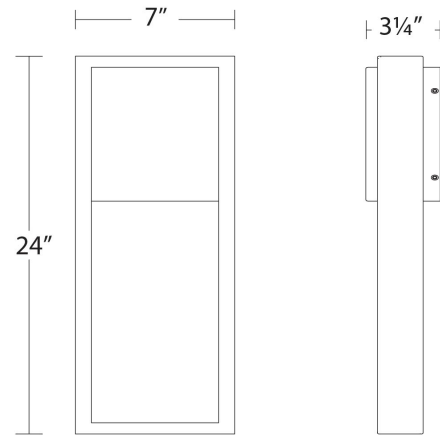

LINE DRAWING

WS-W15924