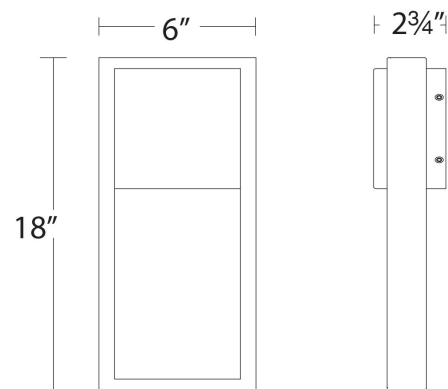

LINE DRAWING

WS-W15918