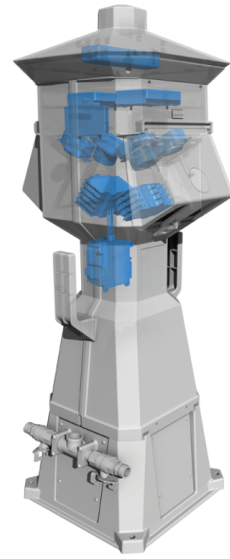

Marina Power and Lighting Lighthouse®

Most popular shore power
pedestal on the market

Lighthouse®

The Lighthouse has been in Eaton Marina Power and Lighting since our beginning. This iconic product is meant for the average commercial or residential marina and has over 150,000 units installed worldwide. Practicality and durability are just two reasons why this Lighthouse stands out from other pedestals throughout the industry. This is a power pedestal that you can rely on.

- Over 150,000+ pedestal installed worldwide
- Over 25 years of proven experience and tested durability
- Polycarbonate housing with UV protective coating
- Double sided receptacle access powering up to 100A
- “Hingeless” base makes installation and maintenance easy
- Integrated water access with lockable weatherproof doors
- LED lighting, digital metering (water & power), and communication ports available

EATON

Powering Business Worldwide

Lighthouse®

Major Components and Features

Standard Features

- Standard white heavy resin housing with a polyurethane coating
- Has a UV resistant and long lasting finish
- Thermo-magnetic overcurrent protection breakers included

Light-sensing LED

- Energy Efficient LED
- Photocell controls the lighting for dark environments without the need of manual control

Removable Head

- Perfect for protection of equipment during strong storms or flood-prone fixed docks
- "Hingeless" Base for Easy Installation and Maintenance