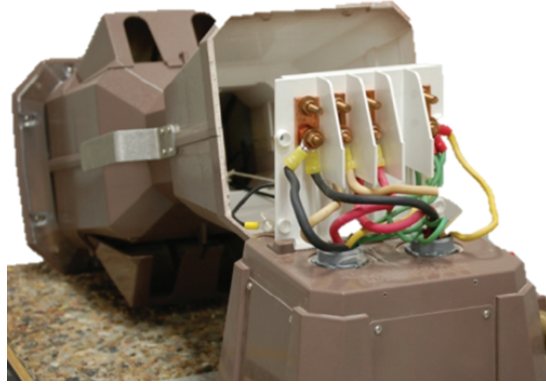

Marina Power and Lighting Lighthouse®

Most popular shore power
pedestal on the market

Lighthouse®

The Lighthouse has been in Eaton Marina Power and Lighting since our beginning. This iconic product is meant for the average commercial or residential marina and has over 150,000 units installed worldwide. Practicality and durability are just two reasons why this Lighthouse stands out from other pedestals throughout the industry. This is a power pedestal that you can rely on.

- Over 150,000+ pedestal installed worldwide
- Over 25 years of proven experience and tested durability
- Polycarbonate housing with UV protective coating
- Double sided receptacle access powering up to 100A
- “Hingeless” base makes installation and maintenance easy
- Integrated water access with lockable weatherproof doors
- LED lighting, digital metering (water & power), and communication ports available

EATON

Powering Business Worldwide

Lighthouse®

Major Components and Features

Standard Features

- Standard white heavy resin housing with a polyurethane coating
- Has a UV resistant and long lasting finish
- Thermo-magnetic overcurrent protection breakers included

Light-sensing LED

- Energy Efficient LED
- Photocell controls the lighting for dark environments without the need of manual control

Removable Head

- Perfect for protection of equipment during strong storms or flood-prone fixed docks
- "Hingeless" Base for Easy Installation and Maintenance