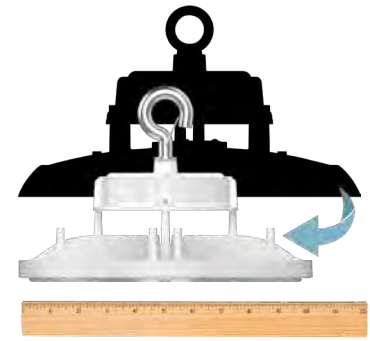

100,000 HOUR LED LIFESPAN

480 VOLT OPTION

5-YEAR LIMITED WARRANTY

RAB's warranty is subject to all terms and conditions found at rablighting.com/warranty

It's dropped a few sizes.

The newest generation of the H17 is smaller and lighter than its already-compact original. The smallest body is less than a foot in diameter, and the entire family delivers incredibly high output, replacing up to 1000W MH while boasting even higher efficacy than before...all at a rock-bottom price.

Lightcloud® Blue enabled.

Available with factory-installed Lightcloud Blue compatibility, for use with our wireless, Bluetooth mesh control system.

Accessories galore.

Various reflectors, refractors, lenses, and wire guards are available for the H17 family, in addition to mounting accessories and battery backups.

Ordering Matrix

Field-Adjustable Models

Product Family	Wattage	Mounting	Color Temp	Finish	Voltage	Options
H17						
S Blank XL XXL	100/80/60W Adjustable 150/120/100W Adjustable 240/200/150W Adjustable 500/400/300W Adjustable	Blank Hook	Blank 3000/4000/5000K Adjustable	Blank B White Black	Blank /480 0-10V Dimming, 120-277V 0-10V Dimming, 480V*	Blank /6CP /6CP2 /6CPT4 /LCBS Lightcloud Blue Enabled w/PIR Sensor No Option 6' Cord & 120V Plug** 6' Cord & 277V Plug** 6' Cord & 480V Plug

Static Models

Product Family	Wattage	Mounting	Color Temp	Finish	Voltage	Options
H17					/480	
Blank XL	150W 240W	Blank Hook	Blank N 5000K 4000K	Blank B White Black	/480 0-10V Dimming, 480V	Blank /LCBS Lightcloud Blue Enabled w/PIR Sensor No Option