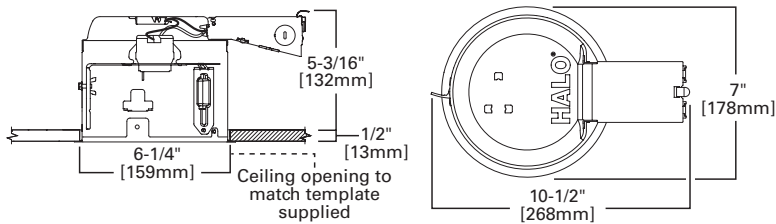

Dimensions

Special Features

- Hinged J-Box with Slide-N-Side™
- Quick Connect™ push wire nuts
- Air-Tite™ code compliant

Ordering Information

Sample Number: E27RICAT 6110WB

Order housing, trim and lamp (by others) separately for a complete luminaire.