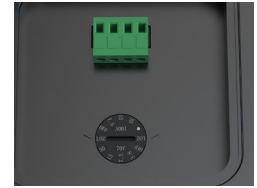

- **Adjustable 70/100 Volt Tap** – easily select the desired wattage to optimize power levels for your speaker in distributed audio systems