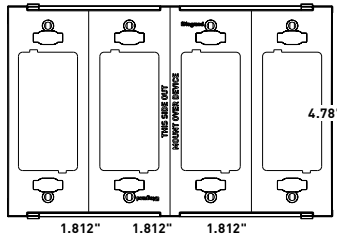

Wall Plate Dimensions/Materials

radiant® Screwless
Wall Plate Plastic Subplate