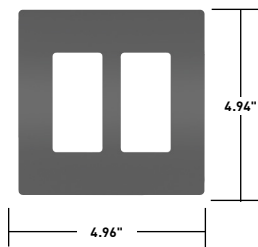

One Gang
Nickel

Two Gang
Dark Bronze

Four Gang
Dark Bronze

Six Gang
Dark Bronze

Ordering Information

radiant® Screwless Wall Plates – Polycarbonate Screwless Wall Plates – Plastic Subplate included

Description	Color	26 Openings
One Gang	Ivory	RWP26I
	White	RWP26W
	Brown	RWP26
	Gray	RWP26GRY
	Black	RWP26BK
	Light Almond	RWP26LA
	Two Gang	Ivory
White		RWP262W
Brown		RWP262
Gray		RWP262GRY
Black		RWP262BK
Light Almond		RWP262LA
Three Gang		Ivory
	White	RWP263W
	Brown	RWP263
	Gray	RWP263GRY
	Black	RWP263BK
	Light Almond	RWP263LA
	Four Gang	Ivory
White		RWP264W
Brown		RWP264
Gray		RWP264GRY
Black		RWP264BK
Light Almond		RWP264LA
Five Gang		Ivory
	White	RWP265W
	Brown	RWP265
	Gray	RWP265GRY
	Black	RWP265BK
	Light Almond	RWP265LA
	Six Gang	Ivory
White		RWP266W
Brown		RWP266
Gray		RWP266GRY
Black		RWP266BK
Light Almond		RWP266LA

One Gang

Two Gang

Three Gang

Four Gang

**One Gang
Plastic Subplate**

**Two Gang
Plastic Subplate**

Screwless 26 Openings Plastic Subplate included

Description	Height	Width
One Gang	4.94"	3.15"
Two Gang	4.94"	4.96"
Three Gang	4.94"	6.77"
Four Gang	4.94"	8.59"
Five Gang	4.94"	10.40"
Six Gang	4.94"	12.21"

Screwless Plastic Subplate Dimensions

Description	Height	Width
One Gang	4.78"	1.81"
Two Gang	4.78"	3.62"
Three Gang	4.78"	5.44"
Four Gang	4.78"	7.25"
Five Gang	4.78"	9.06"
Six Gang	4.78"	10.87"

Vertical Markets