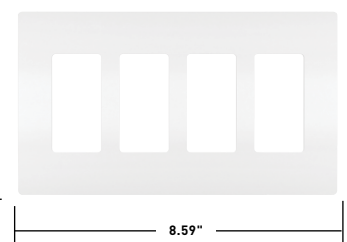

One Gang
Nickel

Two Gang
Dark Bronze

Four Gang
Dark Bronze

Six Gang
Dark Bronze

Ordering Information

radiant® Screwless Wall Plates – Polycarbonate Screwless Wall Plates – Plastic Subplate included

Description	Color	26 Openings
One Gang	Ivory	RWP26I
	White	RWP26W
	Brown	RWP26
	Gray	RWP26GRY
	Black	RWP26BK
	Light Almond	RWP26LA
	Two Gang	Ivory
White		RWP262W
Brown		RWP262
Gray		RWP262GRY
Black		RWP262BK
Light Almond		RWP262LA
Three Gang		Ivory
	White	RWP263W
	Brown	RWP263
	Gray	RWP263GRY
	Black	RWP263BK
	Light Almond	RWP263LA
	Four Gang	Ivory
White		RWP264W
Brown		RWP264
Gray		RWP264GRY
Black		RWP264BK
Light Almond		RWP264LA
Five Gang		Ivory
	White	RWP265W
	Brown	RWP265
	Gray	RWP265GRY
	Black	RWP265BK
	Light Almond	RWP265LA
	Six Gang	Ivory
White		RWP266W
Brown		RWP266
Gray		RWP266GRY
Black		RWP266BK
Light Almond		RWP266LA

One Gang

Two Gang

Three Gang

Four Gang

**One Gang
Plastic Subplate**

**Two Gang
Plastic Subplate**

Screwless 26 Openings Plastic Subplate included

Description	Height	Width
One Gang	4.94"	3.15"
Two Gang	4.94"	4.96"
Three Gang	4.94"	6.77"
Four Gang	4.94"	8.59"
Five Gang	4.94"	10.40"
Six Gang	4.94"	12.21"