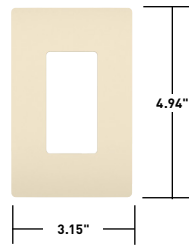

Wall Plate Dimensions

1 gang	3.15" x 4.94"
2 gang	4.96" x 4.94"
3 gang	6.77" x 4.94"
4 gang	8.59" x 4.94"
5 gang	10.40" x 4.94"
6 gang	12.21" x 4.94"

Subplate Dimensions

1 gang	1.81" x 4.78" x .15"
2 gang	3.62" x 4.78" x .15"
3 gang	5.44" x 4.78" x .15"
4 gang	7.25" x 4.78" x .15"
5 gang	9.06" x 4.78" x .15"
6 gang	10.87" x 4.78" x .15"

One Gang
Nickel

Two Gang
Dark Bronze

Four Gang
Dark Bronze

Six Gang
Dark Bronze

Ordering Information

radiant® Screwless Wall Plates – Polycarbonate Screwless Wall Plates – Plastic Subplate included

Description	Color	26 Openings
One Gang	Ivory	RWP26I
	White	RWP26W
	Brown	RWP26
	Gray	RWP26GRY
	Black	RWP26BK
	Light Almond	RWP26LA
	Two Gang	Ivory
White		RWP262W
Brown		RWP262
Gray		RWP262GRY
Black		RWP262BK
Light Almond		RWP262LA
Three Gang		Ivory
	White	RWP263W
	Brown	RWP263
	Gray	RWP263GRY
	Black	RWP263BK
	Light Almond	RWP263LA
	Four Gang	Ivory
White		RWP264W
Brown		RWP264
Gray		RWP264GRY
Black		RWP264BK
Light Almond		RWP264LA
Five Gang		Ivory
	White	RWP265W
	Brown	RWP265
	Gray	RWP265GRY
	Black	RWP265BK
	Light Almond	RWP265LA
	Six Gang	Ivory
White		RWP266W
Brown		RWP266
Gray		RWP266GRY
Black		RWP266BK
Light Almond		RWP266LA

One Gang

Two Gang

Three Gang

Four Gang

**One Gang
Plastic Subplate**

**Two Gang
Plastic Subplate**

Screwless 26 Openings Plastic Subplate included

Description	Height	Width
One Gang	4.94"	3.15"
Two Gang	4.94"	4.96"
Three Gang	4.94"	6.77"
Four Gang	4.94"	8.59"
Five Gang	4.94"	10.40"
Six Gang	4.94"	12.21"

Screwless Plastic Subplate Dimensions

Description	Height	Width
One Gang	4.78"	1.81"
Two Gang	4.78"	3.62"
Three Gang	4.78"	5.44"
Four Gang	4.78"	7.25"
Five Gang	4.78"	9.06"
Six Gang	4.78"	10.87"

Vertical Markets