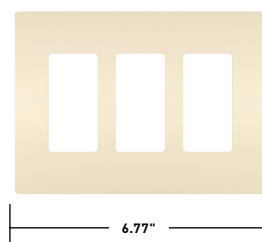

One Gang
Nickel

Two Gang
Dark Bronze

Four Gang
Dark Bronze

Six Gang
Dark Bronze

Ordering Information

radiant® Screwless Wall Plates – Polycarbonate Screwless Wall Plates – Plastic Subplate included

Description	Color	26 Openings
One Gang	Ivory	RWP26I
	White	RWP26W
	Brown	RWP26
	Gray	RWP26GRY
	Black	RWP26BK
	Light Almond	RWP26LA
	Two Gang	Ivory
White		RWP262W
Brown		RWP262
Gray		RWP262GRY
Black		RWP262BK
Light Almond		RWP262LA
Three Gang		Ivory
	White	RWP263W
	Brown	RWP263
	Gray	RWP263GRY
	Black	RWP263BK
	Light Almond	RWP263LA
	Four Gang	Ivory
White		RWP264W
Brown		RWP264
Gray		RWP264GRY
Black		RWP264BK
Light Almond		RWP264LA
Five Gang		Ivory
	White	RWP265W
	Brown	RWP265
	Gray	RWP265GRY
	Black	RWP265BK
	Light Almond	RWP265LA
	Six Gang	Ivory
White		RWP266W
Brown		RWP266
Gray		RWP266GRY
Black		RWP266BK
Light Almond		RWP266LA

One Gang

Two Gang

Three Gang

Four Gang

**One Gang
Plastic Subplate**

**Two Gang
Plastic Subplate**

Screwless 26 Openings Plastic Subplate included

Description	Height	Width
One Gang	4.94"	3.15"
Two Gang	4.94"	4.96"
Three Gang	4.94"	6.77"
Four Gang	4.94"	8.59"
Five Gang	4.94"	10.40"
Six Gang	4.94"	12.21"

Screwless Plastic Subplate Dimensions

Description	Height	Width
One Gang	4.78"	1.81"
Two Gang	4.78"	3.62"
Three Gang	4.78"	5.44"
Four Gang	4.78"	7.25"
Five Gang	4.78"	9.06"
Six Gang	4.78"	10.87"

Vertical Markets