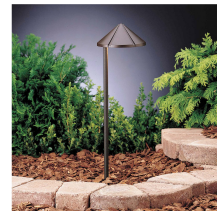

15211AZT

15315AZT6