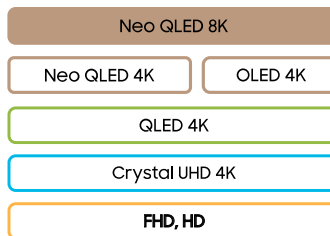

CLASS HIERARCHY

SIZE CLASS

85"	QN85QN900F
75"	QN75QN900F
65"	QN65QN900F

Advanced processing powers Samsung Vision AI¹ for hyper-real 8K picture with the tiniest details unlocked by Quantum Matrix Mini LEDs, immersive audio with top channel speakers, and breakthrough TV experiences. A nearly edgless screen with glare free round out an enriched 8K experience.

TOP 10 KEY FEATURES

- | | |
|--|--|
| <ol style="list-style-type: none"> 1. 8K AI Upscaling² 2. Metal Frame Design 3. Art Store³ 4. Glare Free 5. Motion Xcelerator 165Hz⁴ | <ol style="list-style-type: none"> 6. AI Motion Enhancer⁵ 7. Auto HDR Remastering 8. Dolby Atmos and Object Tracking Sound+ 9. Endless Free Content / One UI Tizen⁶ 10. AI Customization Mode⁵ |
|--|--|

PICTURE (PANEL)

- Display Type: Neo QLED 8K
- Refresh Rate: 120Hz (Up to 4K 165Hz)
- Lighting Technology: Quantum Matrix Technology Pro
- Display Resolution: 8K (7,680 x 4,320)
- Anti Reflection: Glare Free
- Viewing Angle: Ultra Viewing Angle
- Dimming Technology: Ultimate 8K Dimming Pro