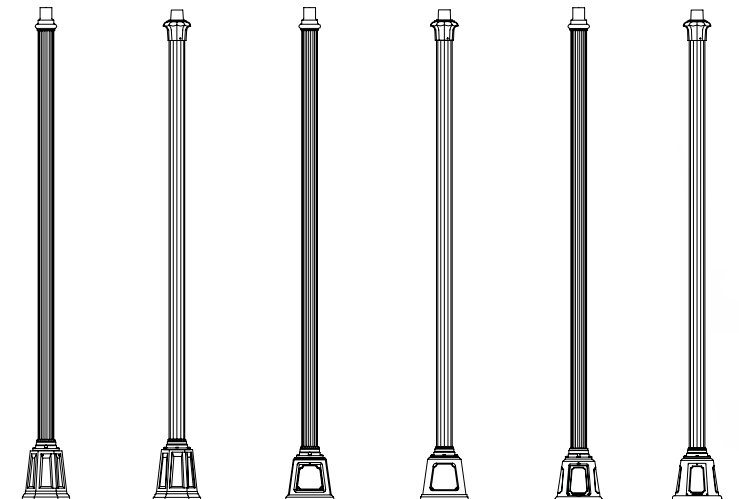

764 765 766 767 768 769

- **729** - Round Flute Alumin. Post
  13¹/₄" base dia. 11¹/₈" base height w/ 2 Piece Fluted Wrap
  .125" wall / 4" DIA. post top tenon secured
  3" O.D. 5' thru 8' available
- **764** - Flat Flute Alumin. Post
  12¹/₈" hex base 13¹/₄" base height
  .125" wall / 4" DIA. tenon welded to post 5' thru 10' available
- **765** - Round Flute Alumin. Post
  12¹/₈" hex base 13¹/₄" base height
  .125" wall / 4" DIA. post top tenon secured
  3" O.D. 5' thru 8' available
- **766** - Flat Flute Alumin. Pos
  12⁷/₈" sq. base 11¹/₂" base height
  .125" wall / 3" O.D. 5' thru 8' available
- **767** - Round Flute Alumin. Post
  12⁷/₈" sq. base 11¹/₂" base height
  .125" wall / 4" DIA. tenon welded to post 5' thru 8' available
- **768** - Flat Flute Alumin. Post
  13¹/₄" base dia. 11¹/₈" base height
  .125" wall / 4" DIA. tenon welded to post 5' thru 10' available
- **769** - Round Flute Alumin. Post
  13¹/₄" base dia. 11¹/₈" base height
  .125" wall / 4" DIA. post top tenon secured
  3" O.D. 5' thru 8' available