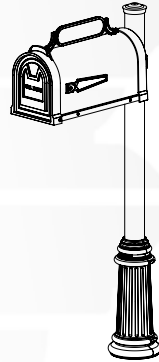

M201S
post: S
wrap: A
post cap: PC1