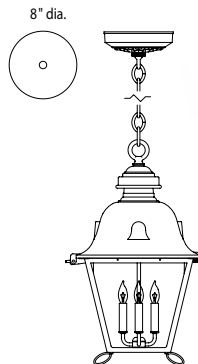

B5839
 H: 23³/₄"
 W: 9³/₈"
 Post NOT included

B5709
 H: 22¹/₈"
 W: 11¹/₄"
 EXT: 12⁷/₈"
 T/O: 13¹/₄"

B5719
 H: 20¹/₄"
 W: 11¹/₄"
 H (O/A): 46¹/₂"
 CHAIN: 24"

B5739
 H: 28"
 W: 11¹/₄"
 Post NOT Included

B8409
 H: 28⁵/₈"
 W: 14³/₄"
 EXT: 16³/₄"
 T/O: 12"