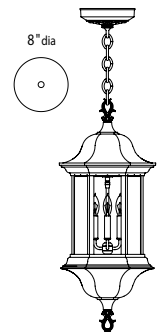

B5519
H: 35"
W: 14 3/8"
H(O/A): 62 1/4"
CHAIN: 24"