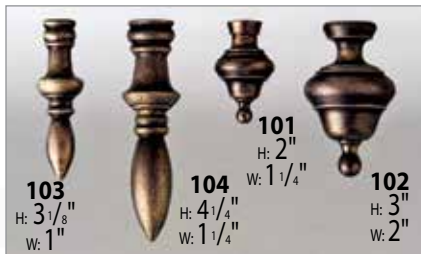

Please refer to individual catalog page to check on availability of 4-light candle clusters.

B1-3 Painted 3-Light
H: 4" (less lamps) W: 4"
B1-4 Painted 4-Light
H: 6" (less lamps) W: 4"

Candelabra Sockets - 25w max. per socket
Candle Clusters
(lamps not included)