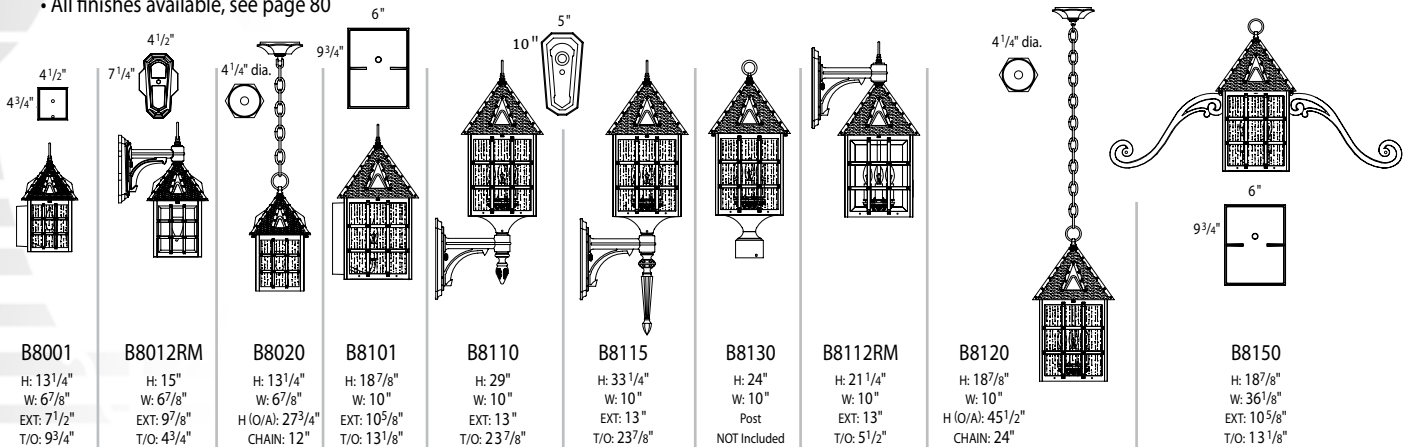

B8000 – small
B8100 – large

Standard on all fixtures below:

- Small series > B8001 single candelabra socket 40w max., (B8020 and B8012RM - porcelain medium base socket with painted socket cover 40w max)
- Large series > B8110, B8115, B8130, B8112RM, B8120 - 3 candelabra sockets, B8101, B8150 - 2 candelabra sockets, 25w max per socket
- Clear beveled glass panels on B8012RM and B8112RM
- Clear seeded acrylic standard, Painted candle cluster
- All finishes available, see page 80