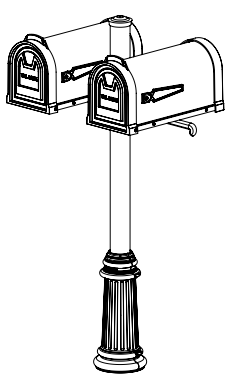

Oakmont 3" Round Post

M204
post: S
wrap: A
post cap: PC1