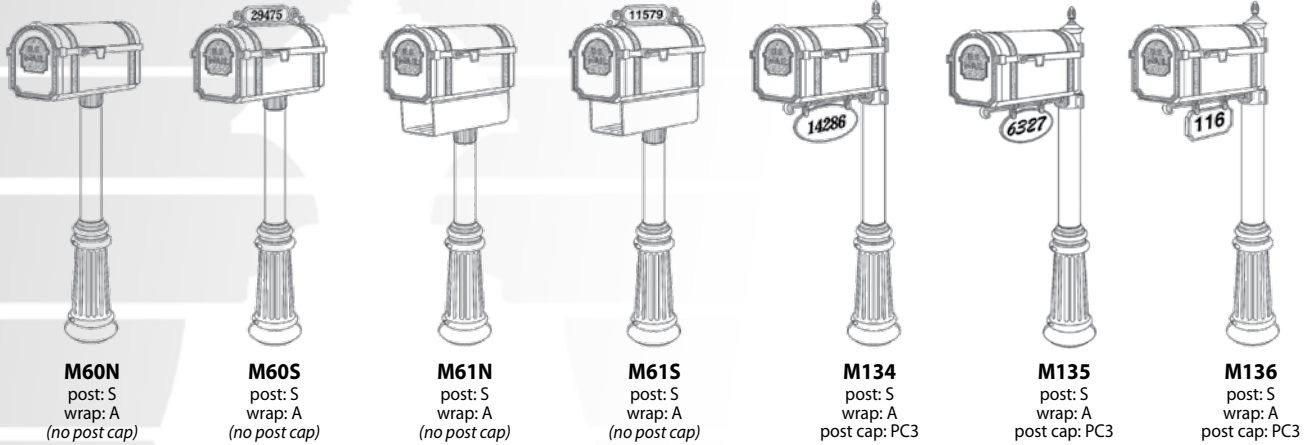

Mailboxes

Pine Valley 3" Round Post

Dimensions for mailbox only. 13³/₈"H x 12"W x 21¹/₈"L