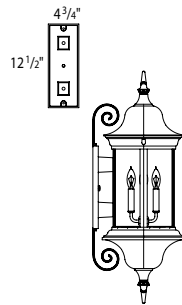

B4109
H: 28 5/8"
W: 12 3/8"
EXT: 12 1/8"
T/O: 14 1/4"

B4161
H: 29 1/2"
W: 12 3/8"

B4129
H: 29 1/4"
W: 12 3/8"
Post NOT Included

B4119
H: 28 5/8"
W: 12 3/8"
H(O/A): 2 1/2"
CHAIN: 12"

B5509
H: 35"
W: 14 3/8"
EXT: 13 7/8"
T/O: 17 5/8"