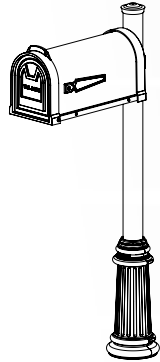

M201
post: S
wrap: A
post cap: PC1