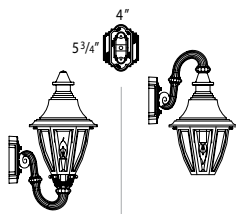

Ordering Guide

2 B524FRM BLK CBG C3

- 2 - Quantity
- B524FRM - Model Number
- BLK - Finish Code
- CBG - Panel/Globe Code
- C3 - Wattage, Lamping or other options

All products are made to order, please consult factory for lead time.

Suffolk

B52200 – small
B52400 – medium

Standard on all fixtures below:

- Small series > 1-light painted candelabra socket and candle cover - 25w max. per socket
- Medium series > 3-light painted candelabra candle cluster and candle cover - 25w max. per socket
- Clear beveled glass standard - optional panels available: Frosted Glass, Clear Seeded Glass
- All cast aluminum construction with painted spun aluminum dome
- Higher wattages may be used ONLY with glass
- All finishes available, see page 80