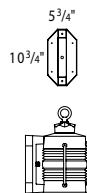

B8609
H: 12"
W: 6 3/4"
EXT: 8 3/4"
T/O: 8"

B8646
H: 41 3/4"
W: 13 1/8"
Anchor base with 7" dia.
bolt circle. (four bolts supplied)

B8630
H: 17 1/2"
W: 6 3/4"
Post NOT Included

B8620
H: 11 7/8"
W: 6 5/8"
H (O/A): 25 3/4"
CHAIN: 12"