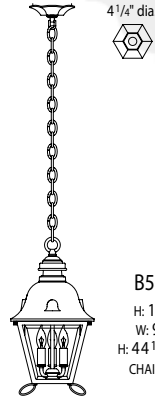

Jefferson Signature

B5600 – small
B5800 – medium
B5700 – large
B8400 – grande

Standard on all fixtures below:

- Small series - Porcelain medium base socket with painted socket cover - 60w max.
- Medium series - 3-light painted candelabra candle cluster - 25w max. per socket
- Large Series > 4-light painted candelabra candle cluster - 25w max. per socket
- Grande Series > 4-light painted candelabra candle cluster - 25w max. per socket, Clear acrylic panels standard
- Higher wattages may be used **only** with glass panels installed
- Clear beveled glass standard for Small, Medium, Large - optional panels available: opal acrylic or clear seeded acrylic
- Cast aluminum construction
- All finishes available, see page 80

B5609
 H: 13⁷/₈"
 W: 6³/₄"
 EXT: 8³/₄"
 T/O: 8¹/₂"

B5619
 H: 13¹/₈"
 W: 6³/₄"
 H (O/A): 27³/₈"
 CHAIN: 12"

B5809
 H: 19³/₈"
 W: 9³/₈"
 EXT: 11¹/₂"
 T/O: 10⁷/₈"

B5819
 H: 17⁷/₈"
 W: 9³/₈"
 H: 44¹/₈" O/A
 CHAIN: 24"