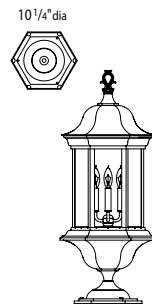

B4109
H: 28 5/8"
W: 12 3/8"
EXT: 12 1/8"
T/O: 14 1/4"

B4161
H: 29 1/2"
W: 12 3/8"

B4129
H: 29 1/4"
W: 12 3/8"
Post NOT Included

B4119
H: 28 5/8"
W: 12 3/8"
H(O/A): 2 1/2"
CHAIN: 12"

B5509
H: 35"
W: 14 3/8"
EXT: 13 7/8"
T/O: 17 5/8"