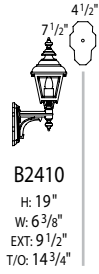

Plymouth / Grande Plymouth

B2400 – small
B9500 – medium
B9600 – large
B31800 – grande

Standard on all fixtures below:

- Small Series > Porcelain medium base socket with painted socket cover - 60w max., Clear beveled glass panels standard
- Medium Series > 3-light painted candelabra cluster and socket covers - 25w max. per socket, Clear beveled glass panels standard
- Large Series > 4-light painted candelabra cluster and socket covers - 25w max. per socket (B9620, B9621, B96FRM - 3-light candelabra), Clear beveled glass panels standard
- Grande Series > 4-light candelabra sockets with painted candle cluster and socket covers - 40w max. per socket (B31820, B318FRM - 3-light candelabra), Clear acrylic panels standard, Glass not available
- Higher wattages may be used ONLY with glass
- Cast aluminum construction, painted finials and spindles
- All finishes available, see page 80