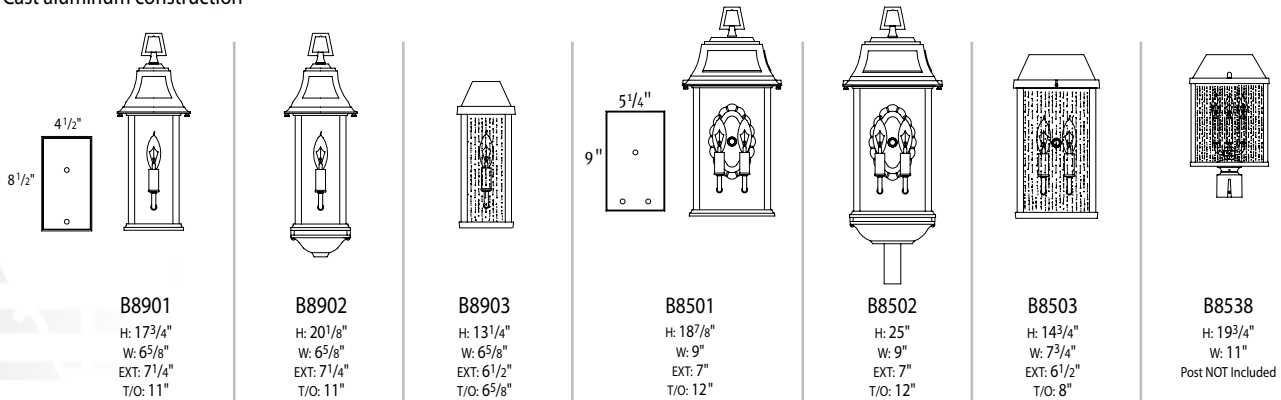

All products are made to order, please consult factory for lead time.

Salem

B8900 – medium
B8500 – large

Standard on all fixtures below:

- Candelabra socket 25w max per socket
- B8901, B8902, B8903 - have 1-Light candelabra painted socket and covers to match fixture with clear acrylic panels
- B8501, B8502, B8503 - have 2-Light candelabra painted socket and covers to match fixture with clear seeded acrylic panels
- B8538 - have 4-Light candelabra painted socket and covers to match fixture with clear seeded acrylic panels
- All finishes available, see page 80
- Cast aluminum construction