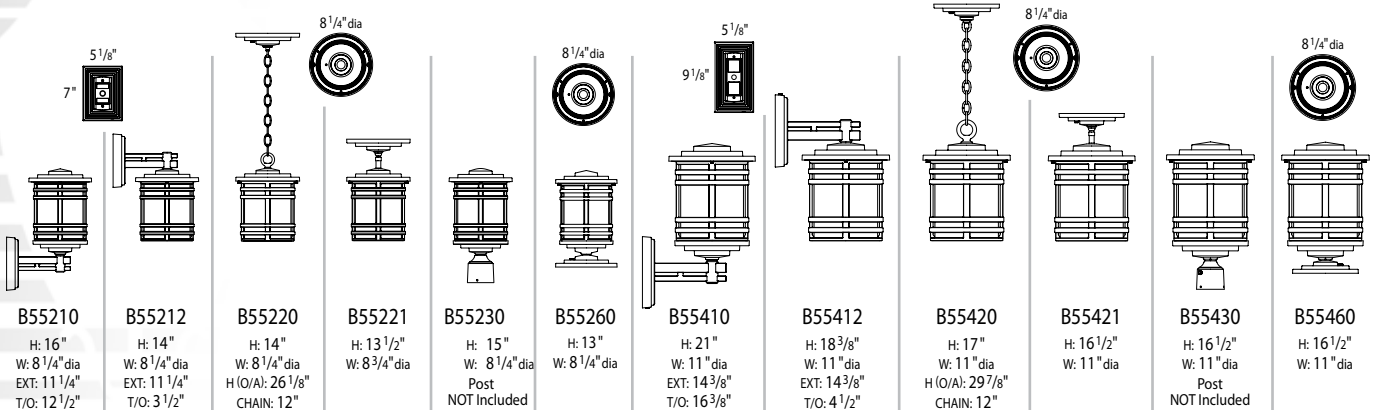

Bridgewater

B8600 – small
B9000 – large

Standard on all fixtures below:

- Porcelain medium base socket with painted socket cover - (Small series - 60W max.) (Large series - 100W max.)
- Cast aluminum construction
- All finishes available, see page 80
- Clear seeded glass globe only

Aerial

B55200 – medium
B55400 – large

Standard on all fixtures below:

- Porcelain medium base socket with painted socket cover - (B55200) 60w max. (B55400) 150w max.
- Cast aluminum construction
- All finishes available, see page 80.
- Opal acrylic globe