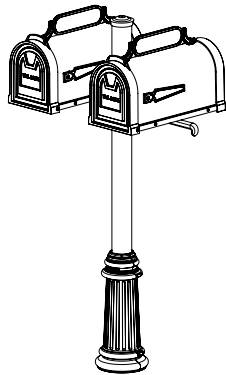

M204S
post: S
wrap: A
post cap: PC1