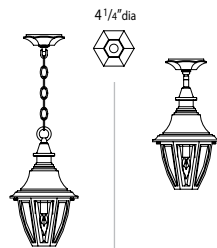

B52220
H: 14 3/8"
W: 8 3/8"
H(O/A): 28 5/8"
CHAIN: 12"

B52221
H: 16 1/8"
W: 8 3/8"