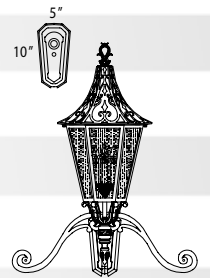

St. Augustine

B22200 – small
B22400 – medium
B22600 – large

Standard on all fixtures below:

- Small Series > Porcelain medium base socket with painted socket cover - 60w max.
- Medium Series > 3-light candelabra sockets with painted candle cluster and socket covers - 25w max. per socket
- Large Series > 4-light candelabra sockets with painted candle cluster and socket covers - 25w max. per socket (B22612, B226FRM, B22620, B22621 has a 3-light candelabra socket)
- Clear seeded glass standard - optional panels available
  - Cast aluminum construction
  - All finishes available, see page 80

B22212
H: 14 5/8"
W: 8 3/8"
EXT: 10"
T/O: 4 3/4"

B222FSM
H: 17 3/8"
W: 8 3/8"
EXT: 10 1/4"
T/O: 11 1/4"

B222FRM
H: 12 7/8"
W: 8 3/8"
EXT: 10 1/4"
T/O: 6 1/4"

B22230
H: 17 7/8"
W: 8 3/8"
Post
NOT Included

B22412
H: 21 1/4"
W: 12 1/4"
EXT: 13 3/8"
T/O: 6 1/2"

B224FSM
H: 25 7/8"
W: 12 1/4"
EXT: 15 3/8"
T/O: 15 7/8"

B224FRM
H: 19 7/8"
W: 12 1/4"
EXT: 13 3/8"
T/O: 10"

B22430
H: 24 1/4"
W: 12 1/4"
Post
NOT Included