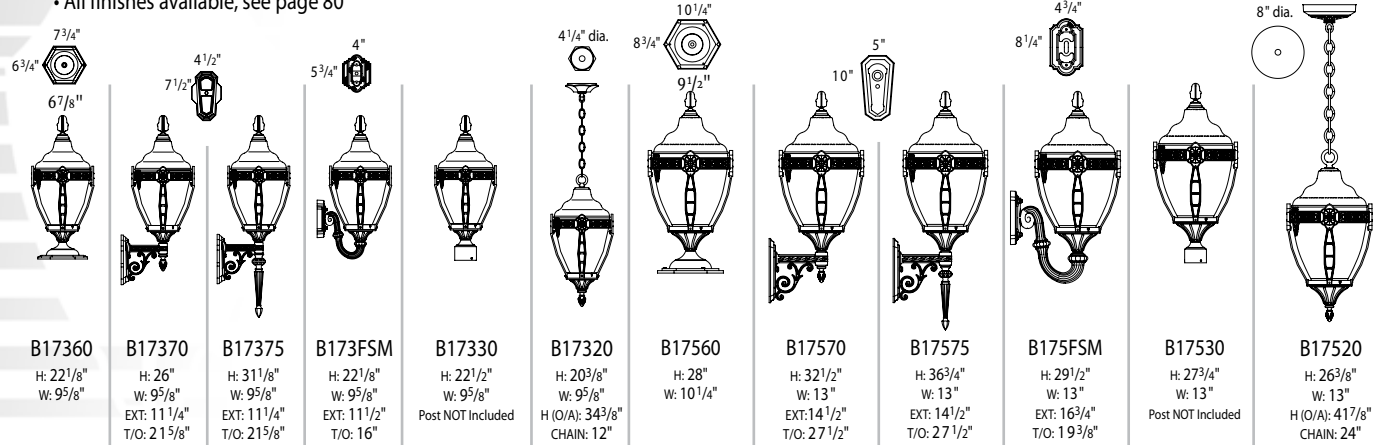

Standard on all fixtures below:

- Porcelain medium base socket - (17300 - 95/8" dia., - 60w max. 17500 - 13" dia., 100w max.)
- Clear textured UV stabilized polycarbonate globe
- Painted spun aluminum top dome
- Cast aluminum construction
- All finishes available, see page 80