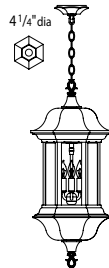

B4119
H: 28 5/8"
W: 12 3/8"
H(O/A): 2 1/2"
CHAIN: 12"