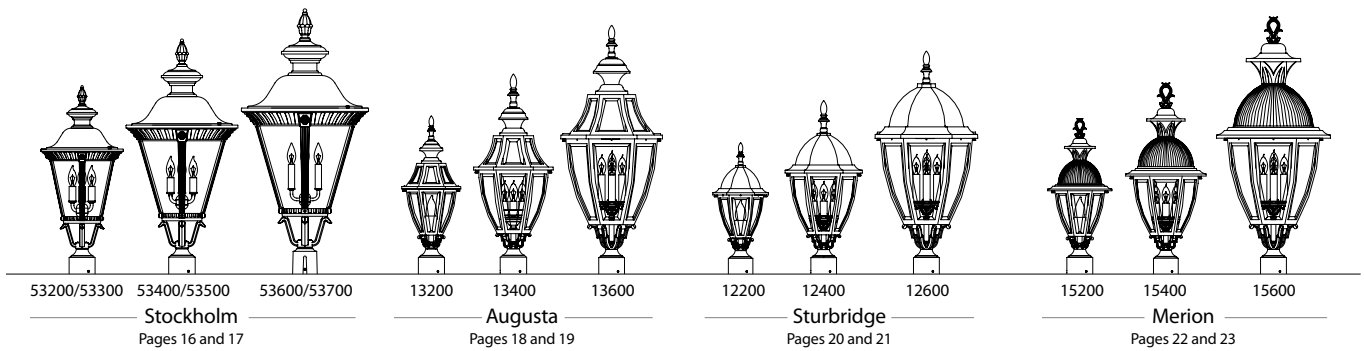

Visual Index

(Line Art Drawing)

Accessories

Photo Optics..... page 61
Decorative Post Bases..... page 64
Candle Clusters/Aluminum Knobs..... page 64
Multiple Post Fixtures..... page 65

Ladder Rests and Signs..... page 66
Mailbox Post Caps..... page 70
Landscape Accessories..... page 79
Panel and Finishes..... page 80