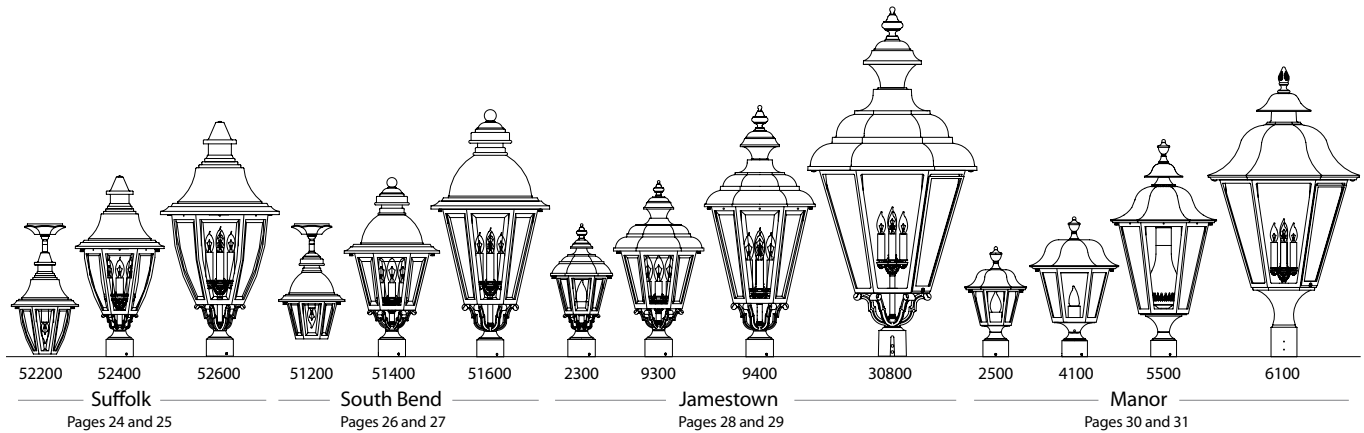

Visual Index

(Line Art Drawing)

Accessories

Photo Optics..... page 61
Decorative Post Bases..... page 64
Candle Clusters/Aluminum Knobs..... page 64
Multiple Post Fixtures..... page 65

Ladder Rests and Signs..... page 66
Mailbox Post Caps..... page 70
Landscape Accessories..... page 79
Panel and Finishes..... page 80