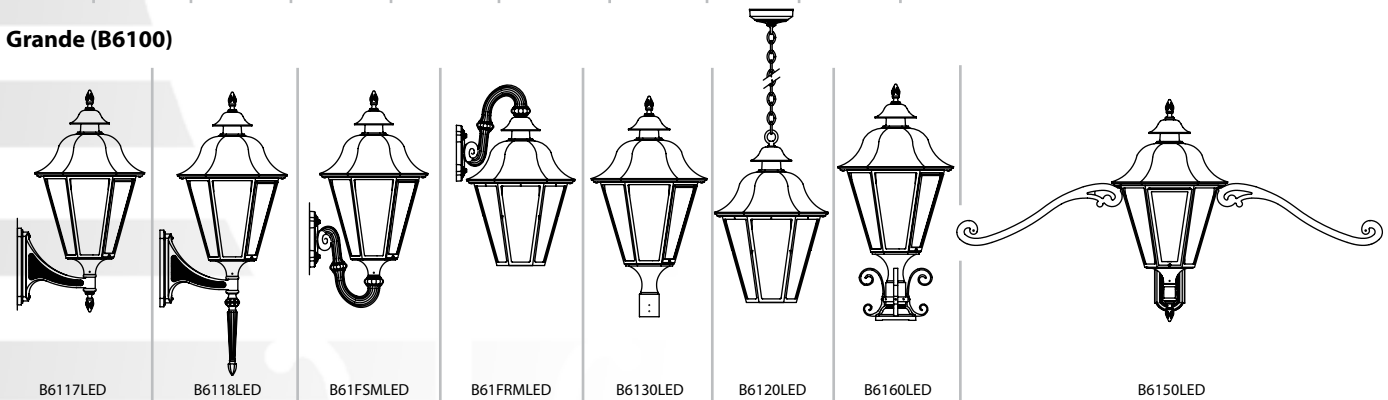

Grande (B6100)

ORDERING INFORMATION

B5530LED BLK OA 11 3000K

1

2

3

4

5

1 Model No.

4 Wattage

11W, 16W, 19W, 25W

2 Finish
(All finishes available)

5 Color Temperature
3000K, 4000K, 5000K

3 Panels
(See available options)

To ensure prompt and efficient processing of your order, Please follow the sequence listed in the example above. Consult factory for availability.