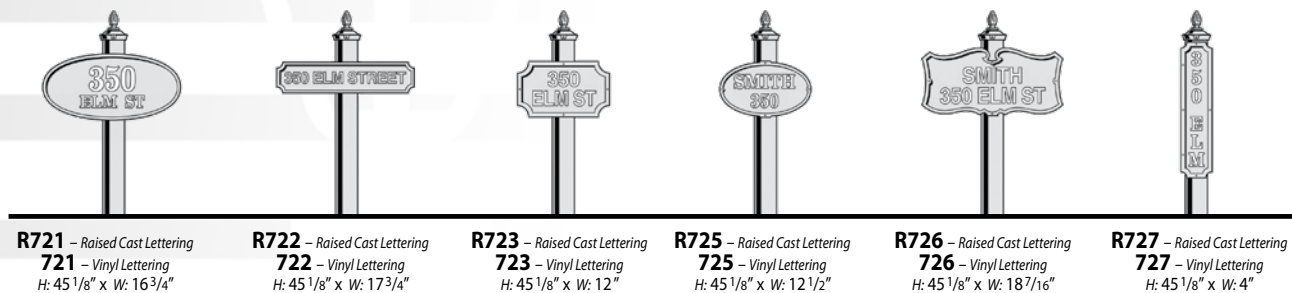

R721 - Raised Cast Lettering
721 - Vinyl Lettering
H: 45 1/8" x W: 16 3/4"

R722 - Raised Cast Lettering
722 - Vinyl Lettering
H: 45 1/8" x W: 17 3/4"

R723 - Raised Cast Lettering
723 - Vinyl Lettering
H: 45 1/8" x W: 12"

R725 - Raised Cast Lettering
725 - Vinyl Lettering
H: 45 1/8" x W: 12 1/2"

R726 - Raised Cast Lettering
726 - Vinyl Lettering
H: 45 1/8" x W: 18 7/16"

R727 - Raised Cast Lettering
727 - Vinyl Lettering
H: 45 1/8" x W: 4"