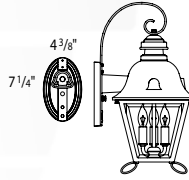

B5809
H: 19³/₈"
W: 9³/₈"
EXT: 11¹/₂"
T/O: 10⁷/₈"