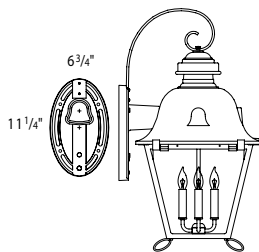

B5839
 H: 23³/₄"
 W: 9³/₈"
 Post NOT included

B5709
 H: 22¹/₈"
 W: 11¹/₄"
 EXT: 12⁷/₈"
 T/O: 13¹/₄"

B5719
 H: 20¹/₄"
 W: 11¹/₄"
 H (O/A): 46¹/₂"
 CHAIN: 24"

B5739
 H: 28"
 W: 11¹/₄"
 Post NOT Included

B8409
 H: 28⁵/₈"
 W: 14³/₄"
 EXT: 16³/₄"
 T/O: 12"