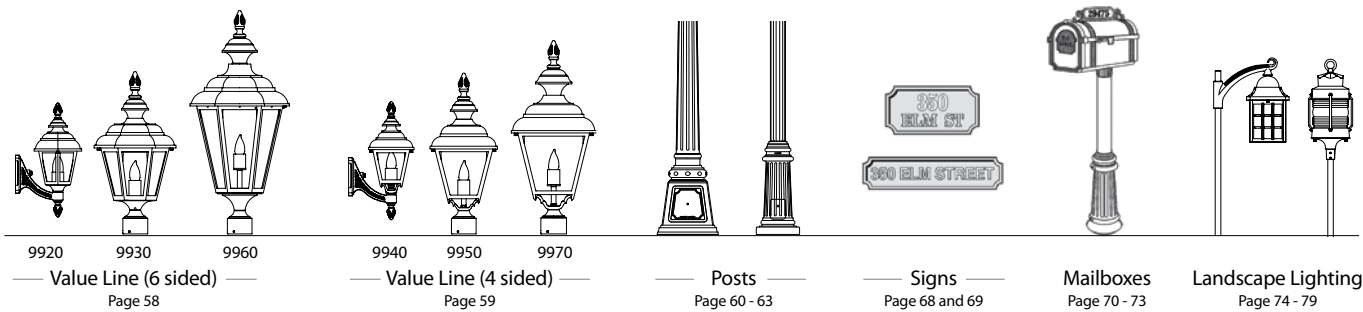

South Bend Series – WALL MOUNT

B512FRM

B514FRM

B516FRM

B516FSM

Consumers often make the mistake of selecting outdoor lighting fixtures that are too small. The photos above show different size fixtures of the same design in the identical installation. Remember to keep the location of the electrical box in mind for proper height. By looking at these fixtures at a distance, you can tell which is best for your home.

Visual Index

(Line Art Drawing)

Accessories

Photo Optics..... page 61
 Decorative Post Bases..... page 64
 Candle Clusters/Aluminum Knobs..... page 64
 Multiple Post Fixtures..... page 65

Ladder Rests and Signs..... page 66
 Mailbox Post Caps..... page 70
 Landscape Accessories..... page 79
 Panel and Finishes..... page 80