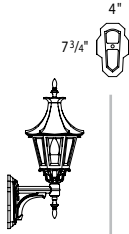

Westminster LE

B19200 – small
B19400 – medium
B19600 – large

Standard on all fixtures below:

- Small Series > Porcelain medium base socket with painted socket cover - 60w max., Clear beveled glass standard - optional panels available
- Medium Series > 3-light candelabra sockets with painted candle cluster and socket covers - 25w max. per socket
- Large Series > 4-light candelabra sockets with painted candle cluster and socket covers - 25w max. per socket (B19612, B19620, B19621, B196FRM has a 3-light candelabra socket)
- Clear beveled glass standard - optional panels available
- Cast aluminum construction
- All finishes available, see page 80

B19210
H: 21 1/8"
W: 8 1/4"
EXT: 10"
T/O: 16 7/8"