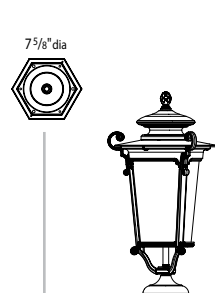

South Bend Series – WALL MOUNT

B512FRM

B514FRM

B516FRM

B516FSM

Consumers often make the mistake of selecting outdoor lighting fixtures that are too small. The photos above show different size fixtures of the same design in the identical installation. Remember to keep the location of the electrical box in mind for proper height. By looking at these fixtures at a distance, you can tell which is best for your home.

All products are made to order, please consult factory for lead time.

Riviera

B58400 – medium

Standard on all fixtures below:

- Medium series > 3-light candelabra candle cluster, 25w max. per socket, Optional: medium base socket - 75w max. or LED available
- Cast aluminum construction
- All finishes available, see page 80
- Clear, Frosted, Seeded, Linen glass globes available

B58410

H: 26 5/8"
W: 11 1/4" dia. (12 3/4" dia. with scrolls)
EXT: 16" (16 5/8" with scrolls)
T/O: 17 3/8"

B58412

H: 26 5/8"
W: 11 1/4" dia. (12 3/4" dia. with scrolls)
EXT: 16" (16 5/8" with scrolls)
T/O: 9 1/2"

B58420

H: 24 1/2"
W: 11 1/4" dia. (12 3/4" dia. with scrolls)
H (O/A): 37 1/4"
CHAIN: 12"

B58430

H: 27 3/8"
W: 11 1/4" dia. (12 3/4" dia. with scrolls)
Post NOT Included

B58460

H: 22 5/8"
W: 11 1/4" dia. (12 3/4" dia. with scrolls)