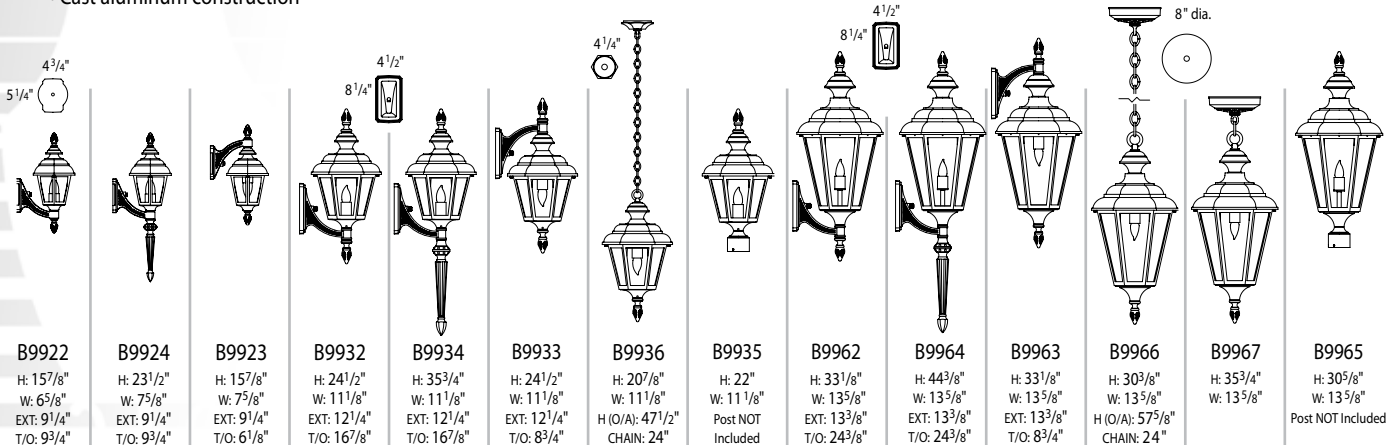

Value Line – Six Sided

B9900 Series

Standard on all fixtures below:

- Porcelain medium base socket with painted socket cover 100w max. (except B9922, B9923 & B9924 60w max.)
- All finishes and panel options available, see page 80
- Clear acrylic panels standard on all models (B9900 Series)
- Cast aluminum construction