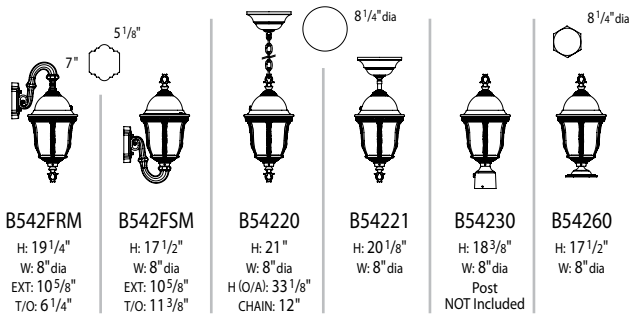

Ordering Guide

6 B544FRM ABS FG C3

6 - Quantity
B544FRM - Model Number
ABS - Finish Code
FG - Panel/Globe Code
C3 - Wattage, Lamping or other options

All products are made to order, please consult factory for lead time.

Milano

B54200 – small
B54400 – medium
B54600 – large

Standard on all fixtures below:

- Small series > Porcelain medium base socket with painted socket cover
- Medium series > 3-light candelabra candle cluster, 25w max. per socket, Optional: medium base socket - 75w max.
- Large series > 4-light candelabra candle cluster, 25w max. per socket, Optional: medium base socket - 100w max.
- Clear, Frosted, Thumb Print Glass Globes available in small, medium and large
- Cast aluminum construction, all finishes available, see page 80