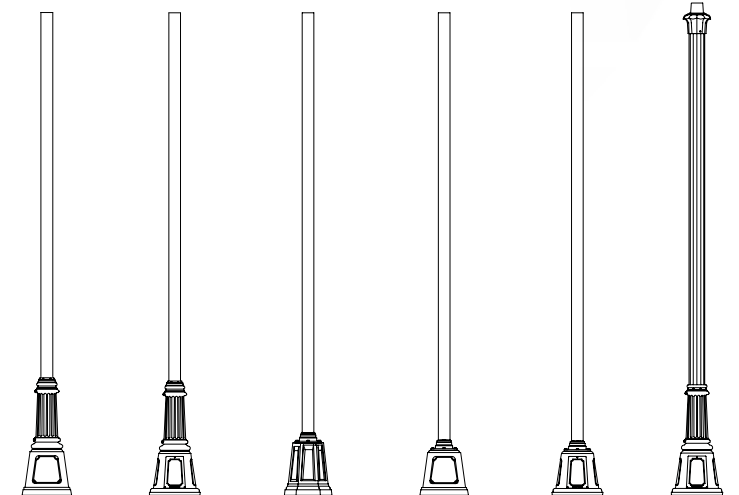

387 389 395 397 399 729

- **359** - Square Alumin. Post
  7" base dia. 3¹/₄" base height w/ 8³/₄" Sq. Cover
  .125" wall / 4" SQ. 8' thru 10' available
- **385** - Smooth Alumin. Post
  12¹/₈" hex base dia. 13¹/₄" base height w/ 2 Piece Fluted Wrap
  .125" wall / 3" O.D. 6' thru 10' available
- **387** - Smooth Alumin. Post
  12⁷/₈" sq. base 11¹/₂" base height w/ 2 Piece Fluted Wrap
  .125" wall / 3" O.D. 6' thru 10' available
- **389** - Smooth Alumin. Post
  13¹/₄" base dia. 11¹/₈" base height w/ 2 Piece Fluted Wrap
  .125" wall / 3" O.D. 6' thru 10' available
- **395** - Smooth Tapered Alumin. Post
  12¹/₈" hex base dia. 13¹/₄" base height
  .125" wall / 3" O.D. 5' thru 8' available
- **397** - Smooth Alumin. Post
  12⁷/₈" sq. base 11¹/₂" base height
  .125" wall / 3" O.D. 6' thru 10' available
- **399** - Smooth Alumin. Post
  13¹/₄" base dia. 11¹/₈" base height
  .125" wall / 3" O.D. 6' thru 10' available