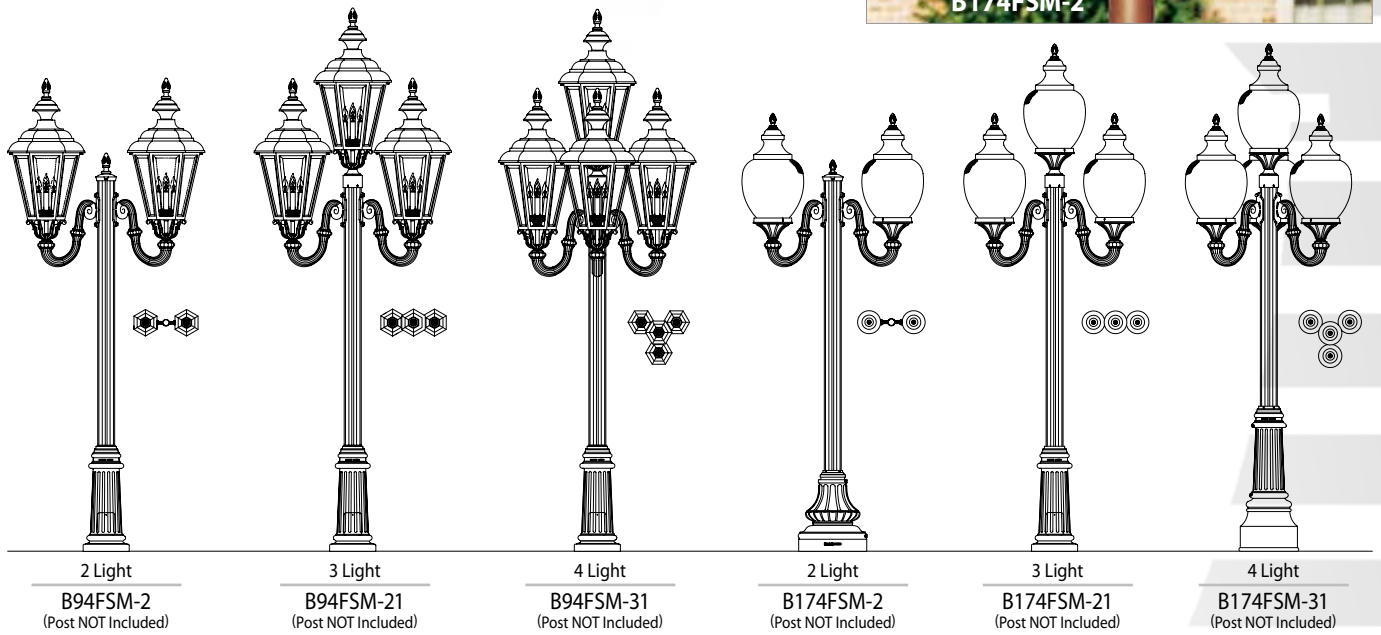

Multiple Post Fixture Possibilities

Create your own Multiple Post Lantern by using any Hanover Lantern family style that has the Victorian bracket arm or models that have a FRM or FSM included in the model.

Below are some available examples. Please contact the factory for assistance.