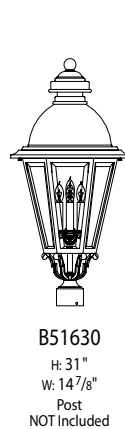

B51630
H: 31"
W: 14⁷/₈"
Post
NOT Included