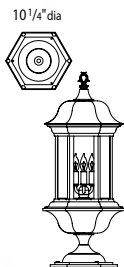

B4161
H: 29 1/2"
W: 12 3/8"