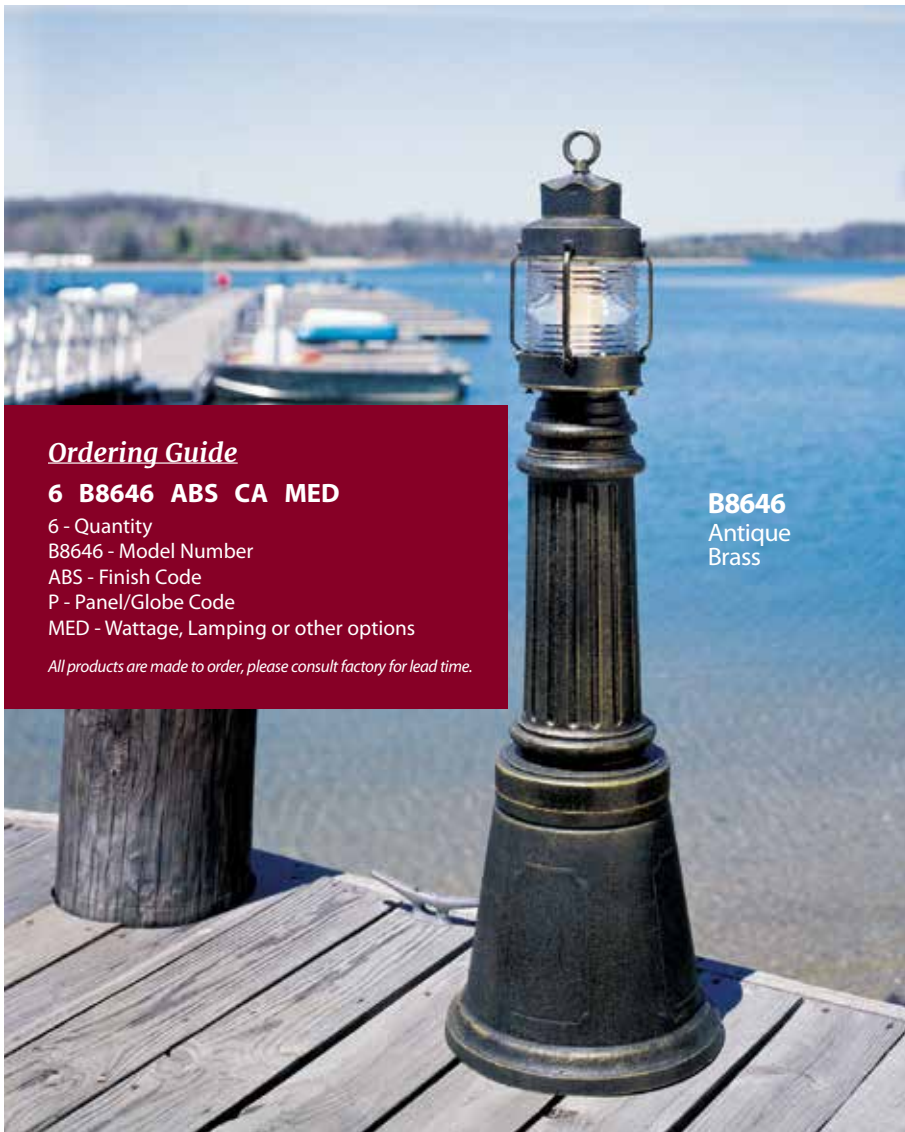

All products are made to order, please consult factory for lead time.

Clifton Park

- B17200 – small**
- B17400 – medium**

Standard on all fixtures below:

- Porcelain medium base socket - (17200 - 8" dia. - 60w max., 17400 - 11" dia. - 100w max)
- Clear textured UV stabilized polycarbonate globe
- Cast aluminum construction
- All finishes available, see page 80