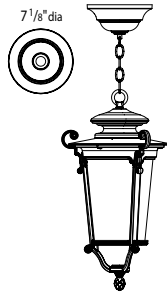

Palermo

B57400 – medium
B57600 – large

Standard on all fixtures below:

- Medium series > 3-light candelabra candle cluster, 25w max. per socket, Optional: medium base socket - 75w max.
- Large series > 4-light candelabra candle cluster 25w max. per socket, Optional: medium base socket - 100w max.
- Clear, frosted, thumb print & linen globes available
- Cast aluminum construction
- All finishes available, see page 80

All products are made to order, please consult factory for lead time.

Riviera

B58400 – medium

Standard on all fixtures below:

- Medium series > 3-light candelabra candle cluster, 25w max. per socket, Optional: medium base socket - 75w max. or LED available
- Cast aluminum construction
- All finishes available, see page 80
- Clear, Frosted, Seeded, Linen glass globes available

B58410

H: 26 5/8"
W: 11 1/4" dia. (12 3/4" dia. with scrolls)
EXT: 16" (16 5/8" with scrolls)
T/O: 17 3/8"

B58412

H: 26 5/8"
W: 11 1/4" dia. (12 3/4" dia. with scrolls)
EXT: 16" (16 5/8" with scrolls)
T/O: 9 1/2"

B58420

H: 24 1/2"
W: 11 1/4" dia. (12 3/4" dia. with scrolls)
H (O/A): 37 1/4"
CHAIN: 12"

B58430

H: 27 3/8"
W: 11 1/4" dia. (12 3/4" dia. with scrolls)
Post NOT Included

B58460

H: 22 5/8"
W: 11 1/4" dia. (12 3/4" dia. with scrolls)