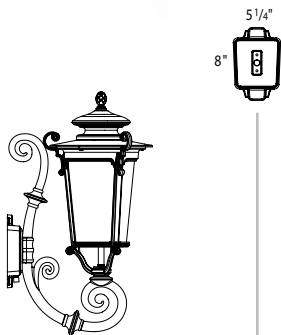

B58410

H: 26 5/8"
W: 11 1/4" dia. (12 3/4" dia. with scrolls)
EXT: 16" (16 5/8" with scrolls)
T/O: 17 3/8"

B58412

H: 26 5/8"
W: 11 1/4" dia. (12 3/4" dia. with scrolls)
EXT: 16" (16 5/8" with scrolls)
T/O: 9 1/2"