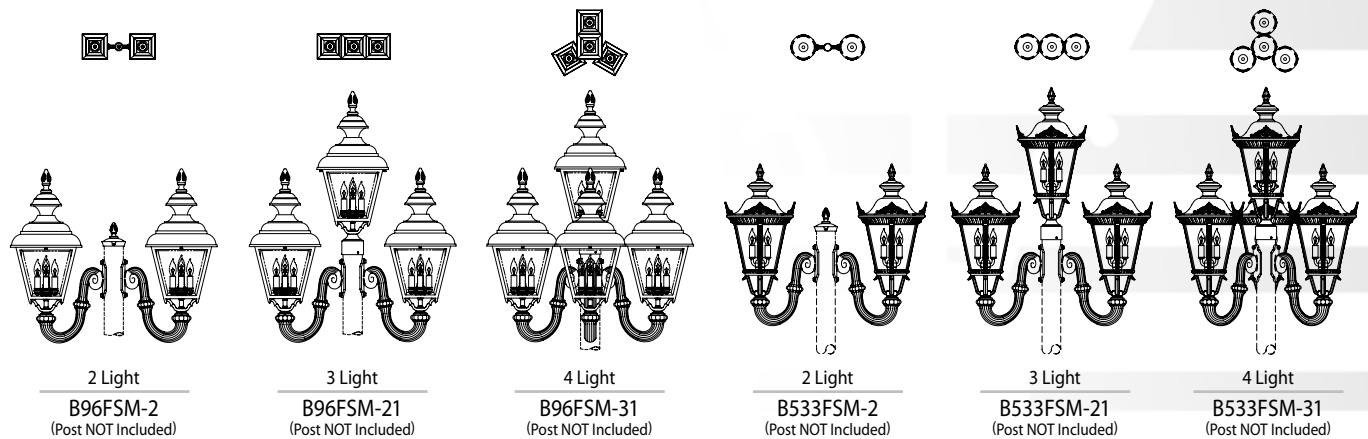

(Posts must be ordered separate and have special machining for each application.) Please contact factory for options