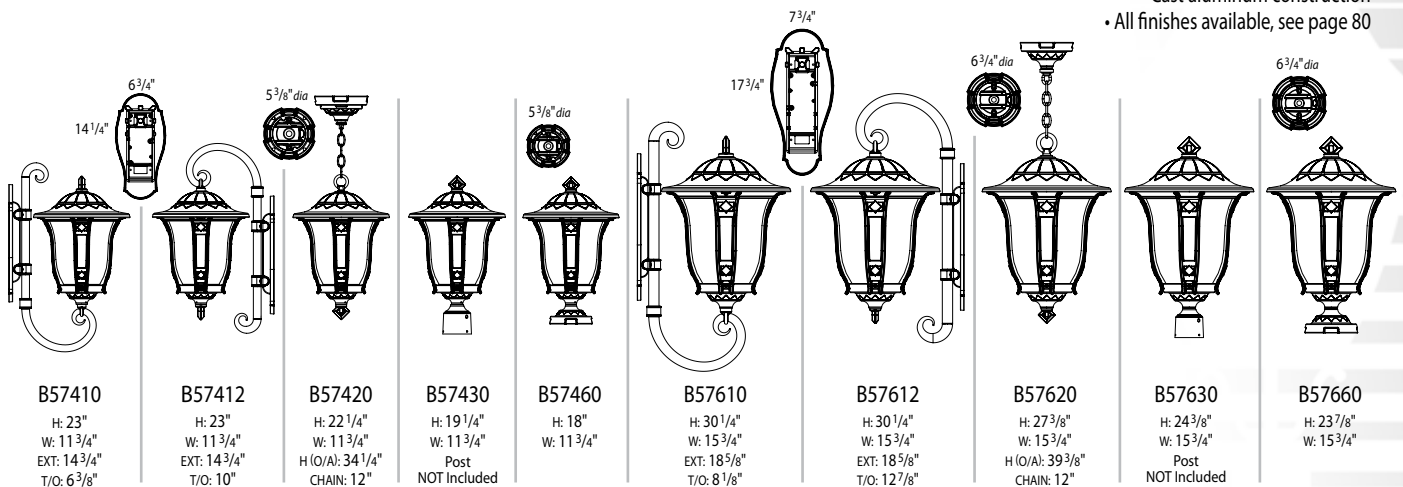

Standard on all fixtures below:

- Medium series > 3-light candelabra candle cluster, 25w max. per socket, Optional: medium base socket - 75w max.
- Large series > 4-light candelabra candle cluster 25w max. per socket, Optional: medium base socket - 100w max.
- Clear, frosted, thumb print & linen globes available
- Cast aluminum construction
- All finishes available, see page 80