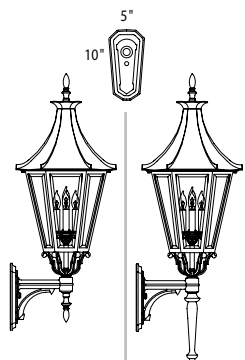

B19420
 H: 16 3/4"
 W: 12"
 H (O/A): 43 3/8"
 CHAIN: 24"

B19421
 H: 18 3/8"
 W: 12"

B19430
 H: 24 3/8"
 W: 12"
 Post NOT Included

B19450
 H: 29 1/4"
 W: 28 1/2"
 EXT: 24 1/8"
 T/O: 16"

B19610
 H: 37 3/8"
 W: 14 5/8"
 EXT: 14 3/8"
 T/O: 32 1/4"