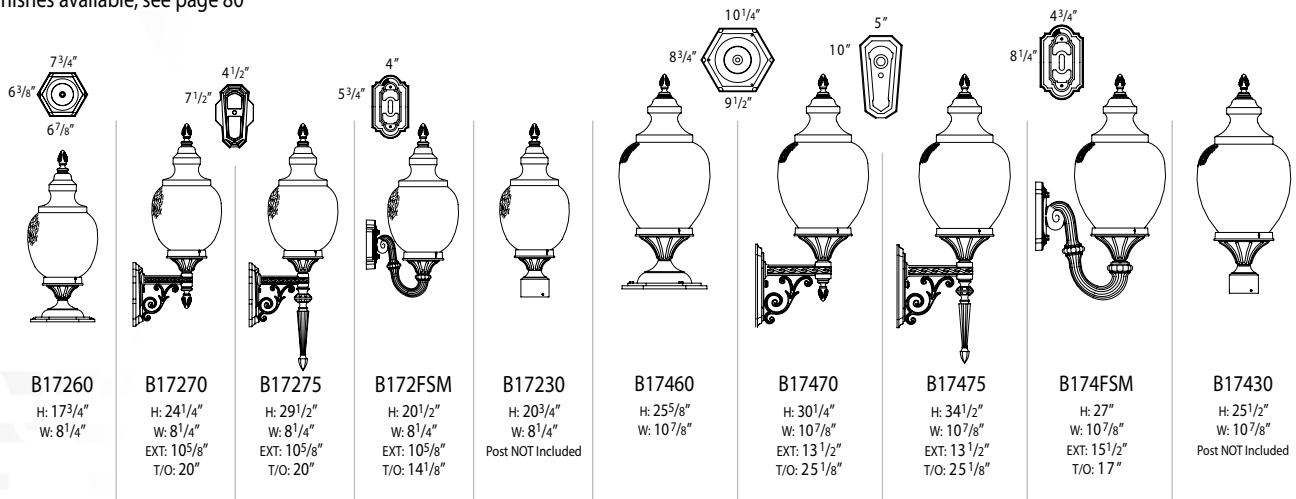

All products are made to order, please consult factory for lead time.

Clifton Park

- B17200 – small**
- B17400 – medium**

Standard on all fixtures below:

- Porcelain medium base socket - (17200 - 8" dia. - 60w max., 17400 - 11" dia. - 100w max)
- Clear textured UV stabilized polycarbonate globe
- Cast aluminum construction
- All finishes available, see page 80