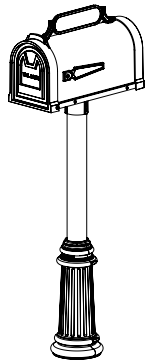

M200S
post: S
wrap: A
(no post cap)