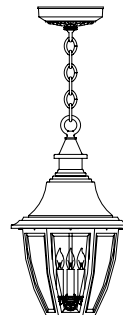

Suffolk

B52600 – large

Standard on all fixtures below:

- B526FRM, B52620, B52621 3-light painted candelabra cluster and candle covers
- Large series > 4-light painted candelabra candle cluster and candle cover - 25w max. per socket
- Clear beveled glass standard - optional panels available: Frosted Glass, Clear Seeded Glass
- All cast aluminum construction with painted spun aluminum dome
- Higher wattages may be used ONLY with glass
- All finishes available, see page 80

B526FSM
H: 31"
W: 14 7/8"
EXT: 17 1/2"
T/O: 21"

B526FRM
H: 27 1/4"
W: 14 7/8"
EXT: 17 1/2"
T/O: 10"

B52630
H: 29 3/8"
W: 14 7/8"
Post
NOT Included

B52620
H: 25 1/2"
W: 14 7/8"
H (O/A): 52 5/8"
CHAIN: 12"