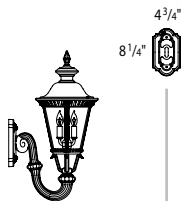

B532FSM
H: 26" W: 10 3/4"
EXT: 15 3/8" T/O: 16"