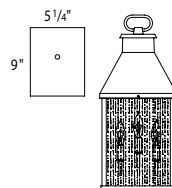

Standard on all fixtures below:

- Candelabra socket - 25w max per socket, painted socket arms and socket covers
- B25209 - have 2-Light candelabra
- B25409 - have 3-Light candelabra
- B25230, B25420, B25430 - have 4-Light candelabra
- Cast aluminum construction
- Clear seeded acrylic panels
- All finishes available, see page 80
- Acrylic panels only

B25409
H: 23"
W: 10¹/₄"
EXT: 9¹/₄"
T/O: 16"