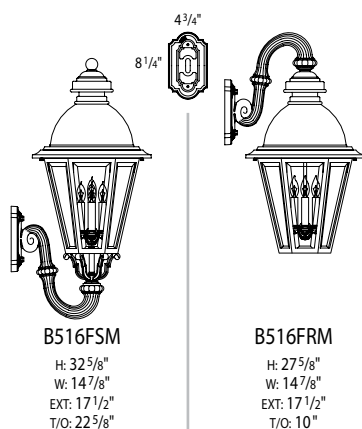

B532FSM
 H: 26" W: 10 3/4"
 EXT: 15 3/8" T/O: 16"

B533FSM w/Crown
 H: 26" W: 11 1/4"
 EXT: 15 3/8" T/O: 16"

B532FRM
 H: 26 7/8" W: 10 3/4"
 EXT: 15 3/8" T/O: 10"

B533FRM w/Crown
 H: 26 7/8" W: 11 1/4"
 EXT: 15 3/8" T/O: 10"

B53221
 H: 24 3/4" W: 10 3/4"

B53321 w/Crown
 H: 24 3/4" W: 11 1/4"

B53220
 H: 23 3/8" W: 10 3/4"
 H (O/A): 37 1/4" CHAIN: 12"

B53320 w/Crown
 H: 23 3/8" W: 11 1/4"
 H (O/A): 37 1/4" CHAIN: 12"

B53260
 H: 24" W: 10 3/4"

All products are made to order, please consult factory for lead time.

South Bend

B51200 – small
B51400 – medium

Standard on all fixtures below:

- Small series > 1-light painted candelabra socket and candle cover - 25w max. per socket
- Medium series > 3-light painted candelabra candle cluster and candle cover - 25w max. per socket
- All cast aluminum construction with painted spun aluminum dome
- Clear beveled glass standard - all panels available
- Higher wattages may be used ONLY with glass
- All finishes available, see page 80

B512FSM
Verde Copper

B51630
Verde Copper

B516FSM
Verde Copper

B514FSM
Verde Copper

South Bend

B51600 – large

Standard on all fixtures below:

- B516FRM, B51620, B51621 3-light painted candelabra cluster and candle covers
- Large series > 4-light painted candelabra candle cluster and candle cover - 25w max. per socket
- All cast aluminum construction with painted spun aluminum dome
- Clear beveled glass standard - all panels available
- Higher wattages may be used ONLY with glass
- All finishes available, see page 80