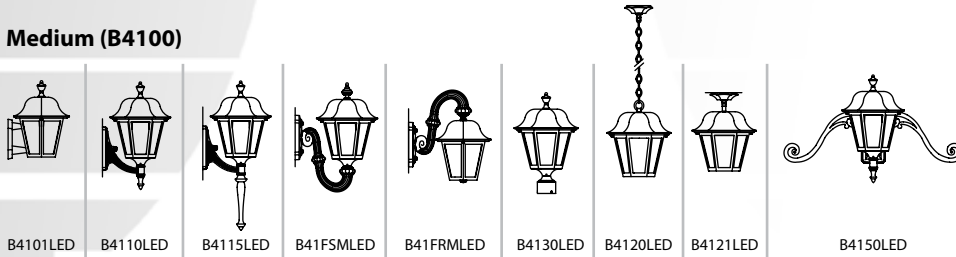

Medium (B4100)

Other family series available:

- Abington
- Indian Wells
- Jamestown
- Jefferson
- Plymouth
- Revere
- Stockholm
- Sturbrigde
- Plymouth Value Line - 4 sided
- Jamestown Value Line - 6 sided