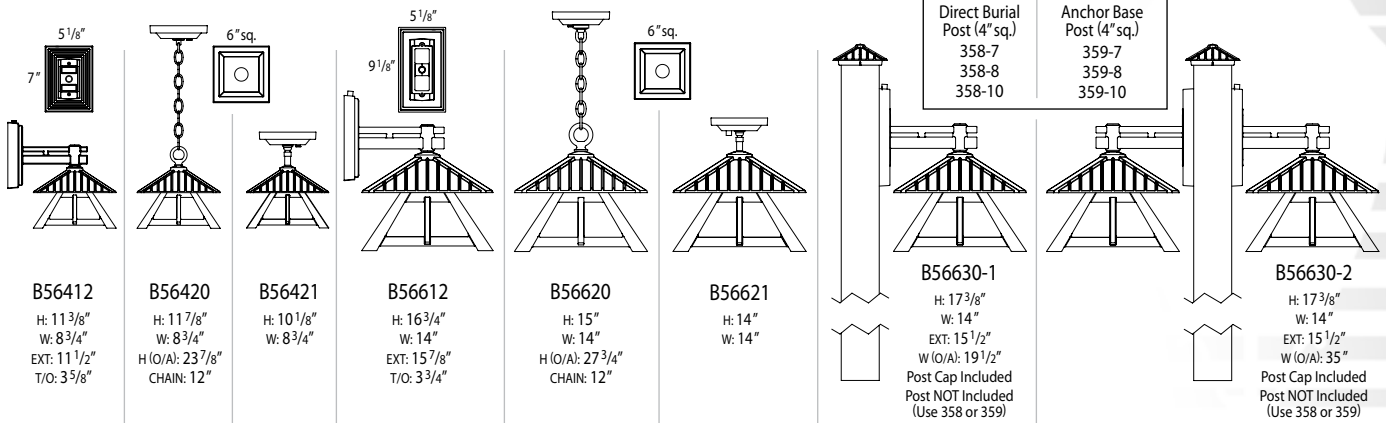

Ordering Guide

1 B56630-2 VTC OHG MED

1 - Quantity
B56630-2 - Model Number
VTC - Finish Code
OHG - Panel/Globe Code
MED - Wattage, Lamping or other options

All products are made to order, please consult factory for lead time.

Artisan

B56400 – medium
B56600 – large

Standard on all fixtures below:

- Porcelain medium base socket with painted socket cover (B56400 - 100w max and B56600 - 150W max.)
- All finishes available and panel options available, see page 80
- Cast aluminum construction
- Posts found on pages 60-63