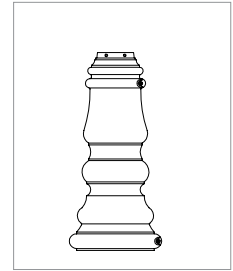

2 Piece Wrap Around Base
138-3
H: 18 1/2" x W: 8 5/8"

Scroll Wall Brackets
205S and 225S
205S - H: 13 1/4" x W: 12 7/8"
225S - H: 16 1/4" x W: 4 1/2"
Shown in Weathered Bronze