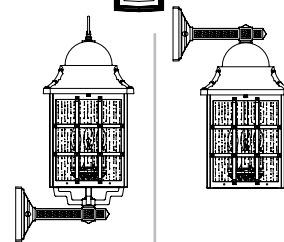

B8376
H: 24"
W: 9⁵/₈"
EXT: 12¹/₂"
T/O: 21"

B8376RM
H: 19³/₈"
W: 9⁵/₈"
EXT: 12¹/₂"
T/O: 2⁷/₈"