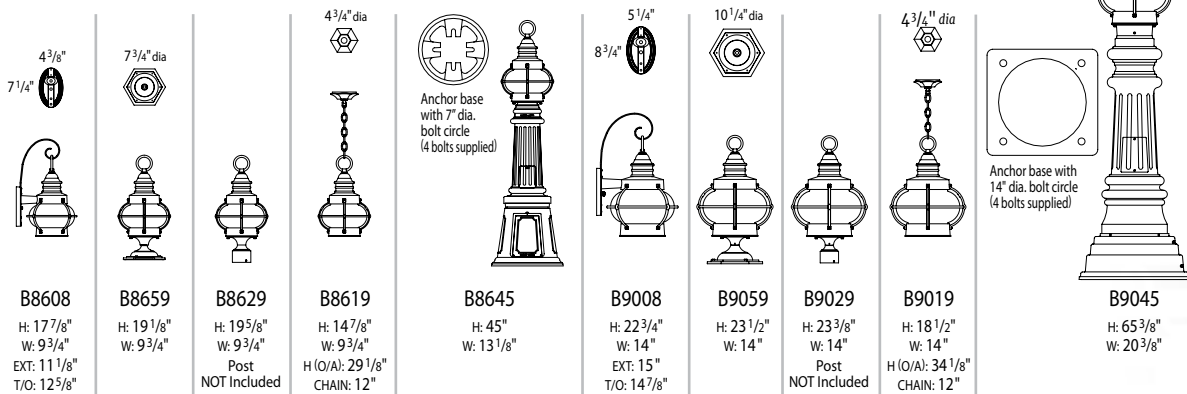

Ordering Guide

4 B9008 VGN CSG MED

4 - Quantity
B9008 - Model Number
VGN - Finish Code
CSG - Panel/Globe Code
MED - Wattage, Lamping or other options

All products are made to order, please consult factory for lead time.

Bridgewater

B8600 – small
B9000 – large

Standard on all fixtures below:

- Porcelain medium base socket with painted socket cover - (Small series - 60W max.) (Large series - 100W max.)
- Cast aluminum construction
- All finishes available, see page 80
- Clear seeded glass globe only