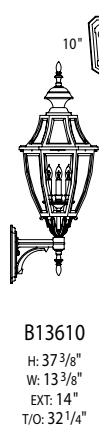

B13670
H: 37 3/8"
W: 13 3/8"
EXT: 14"
T/O: 32 1/4"

B13610
H: 37 3/8"
W: 13 3/8"
EXT: 14"
T/O: 32 1/4"