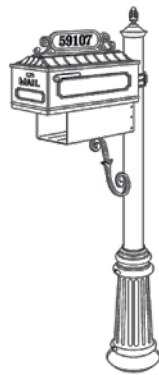

M204S
post: S
wrap: A
post cap: PC1

M96
post: S
wrap: A
post cap: PC3

M96S
post: S
wrap: A
post cap: PC3

M97
post: S
wrap: A
post cap: PC3

M97S
post: S
wrap: A
post cap: PC3

Dimensions for mailbox only. 8 5/8" H x 8 3/4" W x 21 7/8" L