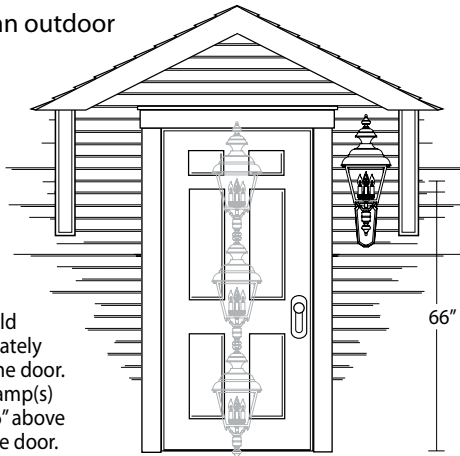

Helpful sizing for an outdoor lantern

Selecting the correct size lantern can sometimes pose a challenge. Use the following guidelines to help determine what's best for your application.

The height of an outdoor lantern should be based on the height of the door.

When only one lantern is used at the door, it should measure approximately 1/3 the height of the door. The center of the lamp(s) should measure 66" above the threshold of the door.