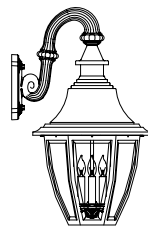

Suffolk

B52600 – large

Standard on all fixtures below:

- B526FRM, B52620, B52621 3-light painted candelabra cluster and candle covers
- Large series > 4-light painted candelabra candle cluster and candle cover - 25w max. per socket
- Clear beveled glass standard - optional panels available: Frosted Glass, Clear Seeded Glass
- All cast aluminum construction with painted spun aluminum dome
- Higher wattages may be used ONLY with glass
- All finishes available, see page 80