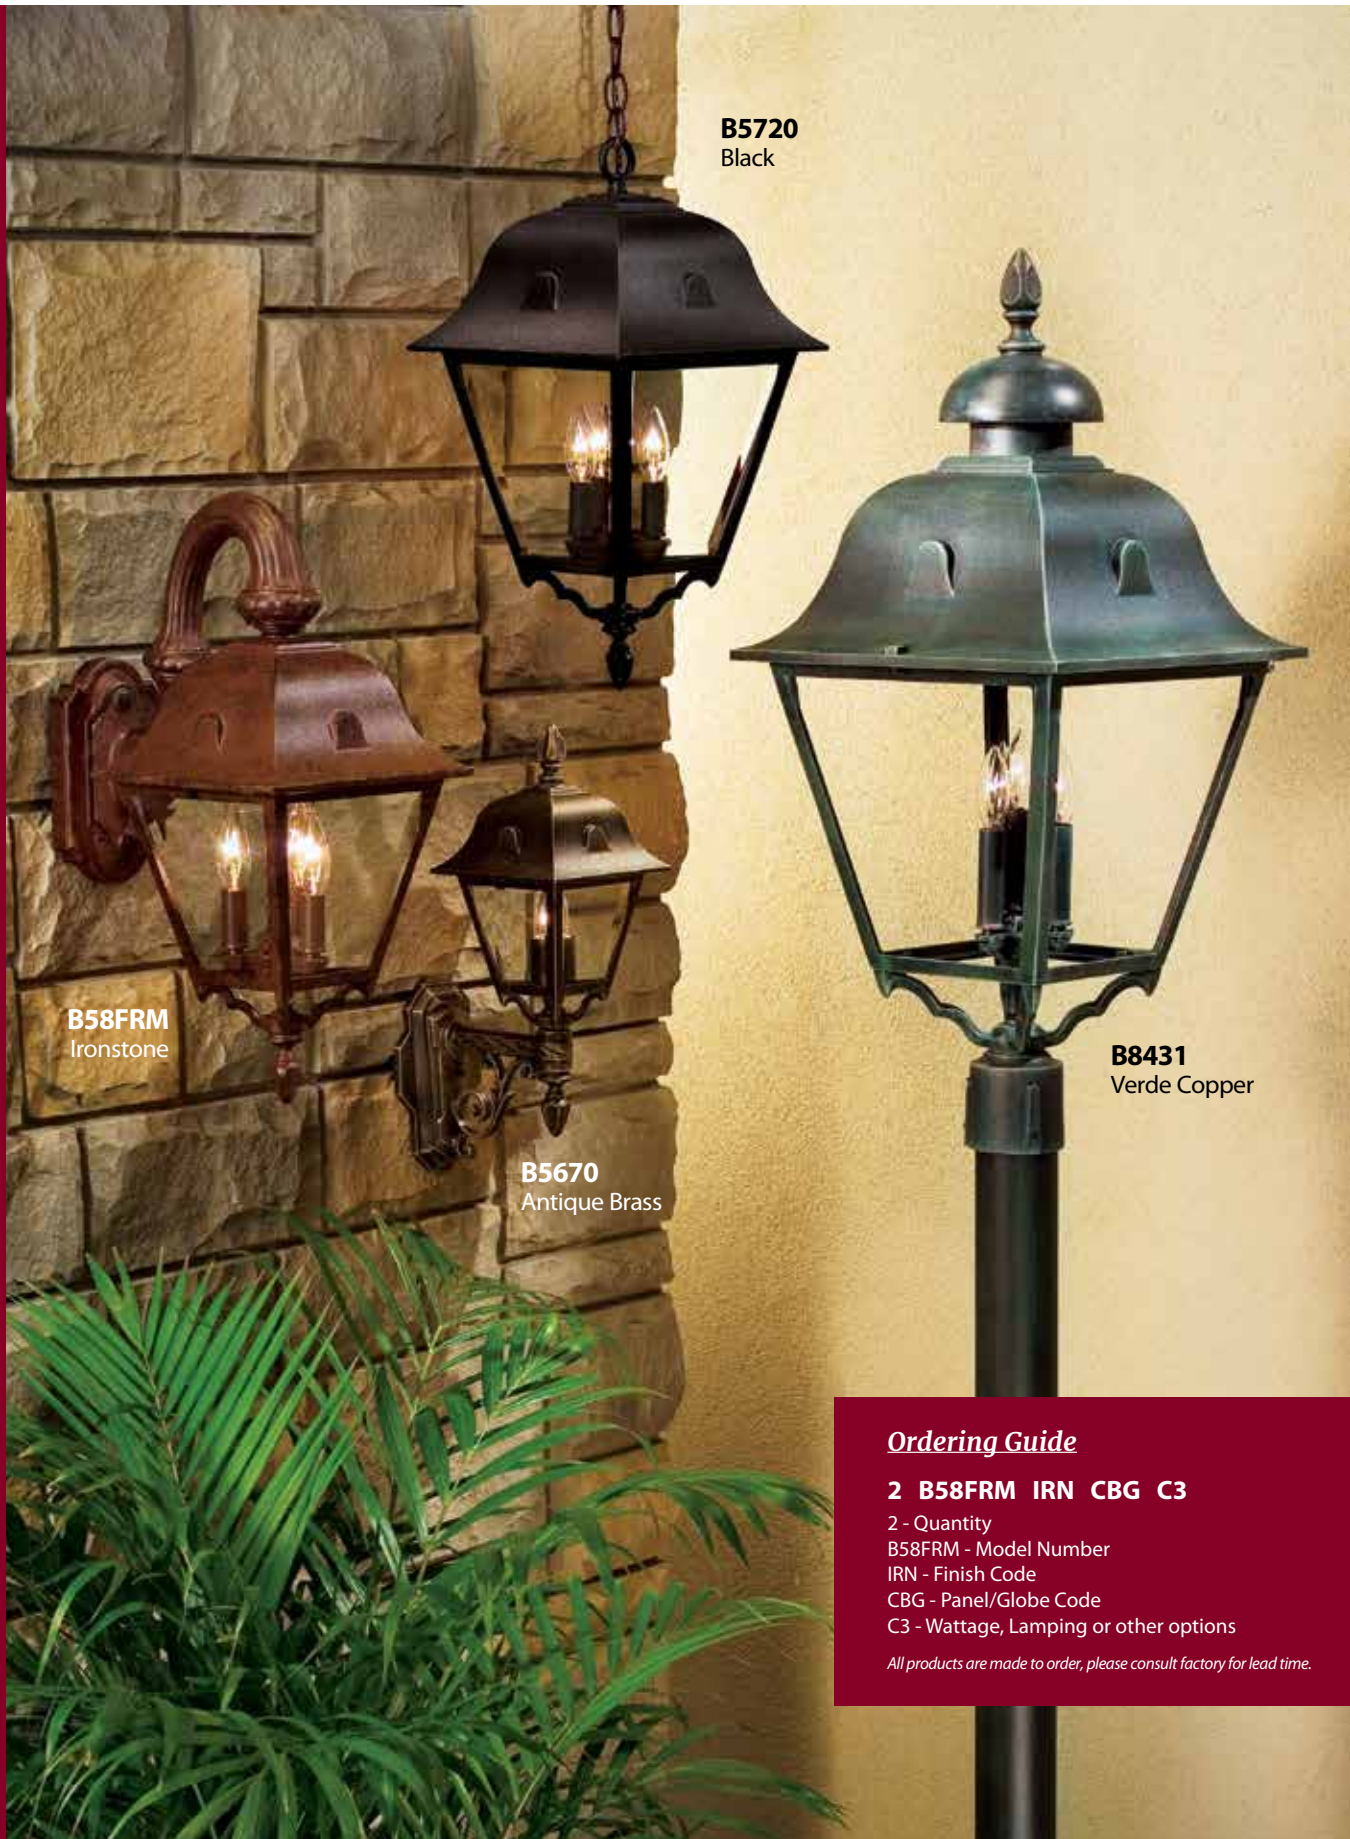

B5720
Black

B58FRM
Ironstone

B5670
Antique Brass

B8431
Verde Copper

Ordering Guide

2 B58FRM IRN CBG C3

2 - Quantity
B58FRM - Model Number
IRN - Finish Code
CBG - Panel/Globe Code
C3 - Wattage, Lamping or other options

All products are made to order, please consult factory for lead time.