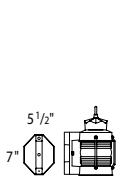

B8609
H: 12"
W: 6 3/4"
EXT: 8 3/4"
T/O: 8"

B8646
H: 41 3/4"
W: 13 1/8"
Anchor base with 7" dia.
bolt circle. (four bolts supplied)

B8630
H: 17 1/2"
W: 6 3/4"
Post NOT Included

B8620
H: 11 7/8"
W: 6 5/8"
H (O/A): 25 3/4"
CHAIN: 12"