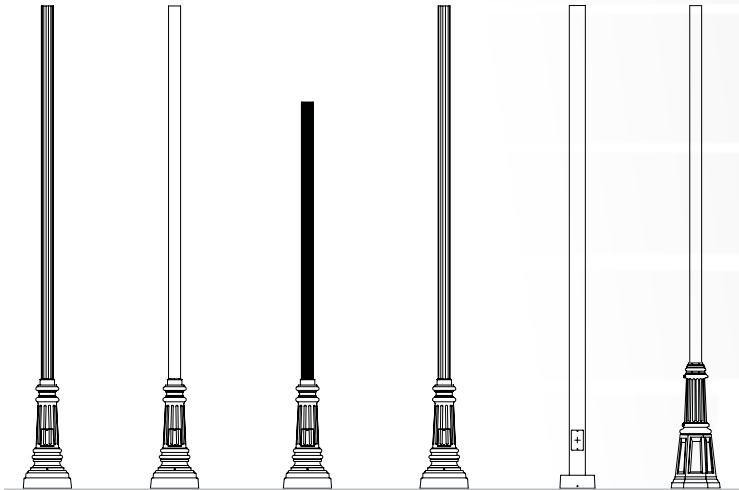

Anchor Base Posts

All posts and bases are manufactured using our high quality aluminum and accommodate lanterns with 3" post fitter. All finishes are available, see page 80. Anchor bolts and templates included.

284 285 286 287 359 385

- **284** - Flat Flute Alumin. Post
  9³/₈" base dia. 27" base height w/ 12" Base Cover
  .125" wall / 3" O.D. 6' thru 10' height available
- **285** - Smooth Alumin. Post
  9³/₈" base dia. 27" base height w/ 12" Base Cover
  .125" wall / 3" O.D. 6' thru 10' height available
- **286** - Fine Flute Alumin. Post
  9³/₈" base dia. 27" base height w/ 12" Base Cover
  .070" wall / 3" O.D. 7' thru 10' available
- **287** - Round Flute Alumin. Post
  9³/₈" base dia. 27" base height w/ 12" Base Cover
  .125" wall / 3" O.D. 5' thru 10' available