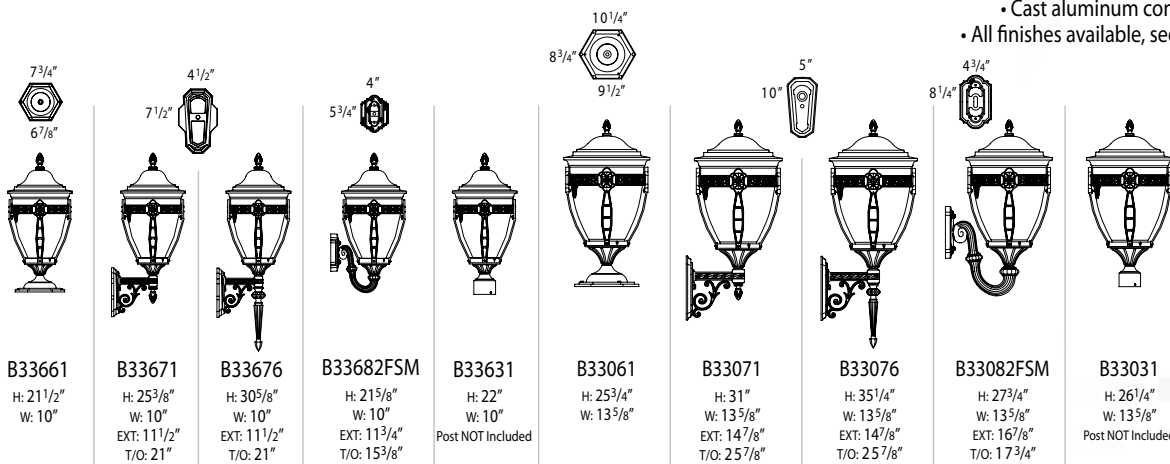

B33071
Granite

B33031
Black

B33082FSM
Verde Copper

B33671
Verde Copper

North Hills

B33600 – small
B33000 – medium

Standard on all fixtures below:

- Porcelain medium base socket (33600 - 10" dia. - 60w max, 33000 - 13⁵/₈" dia. - 100w max.)
- Clear textured UV stabilized polycarbonate globe
- Painted spun aluminum top dome
- Cast aluminum construction
- All finishes available, see page 80