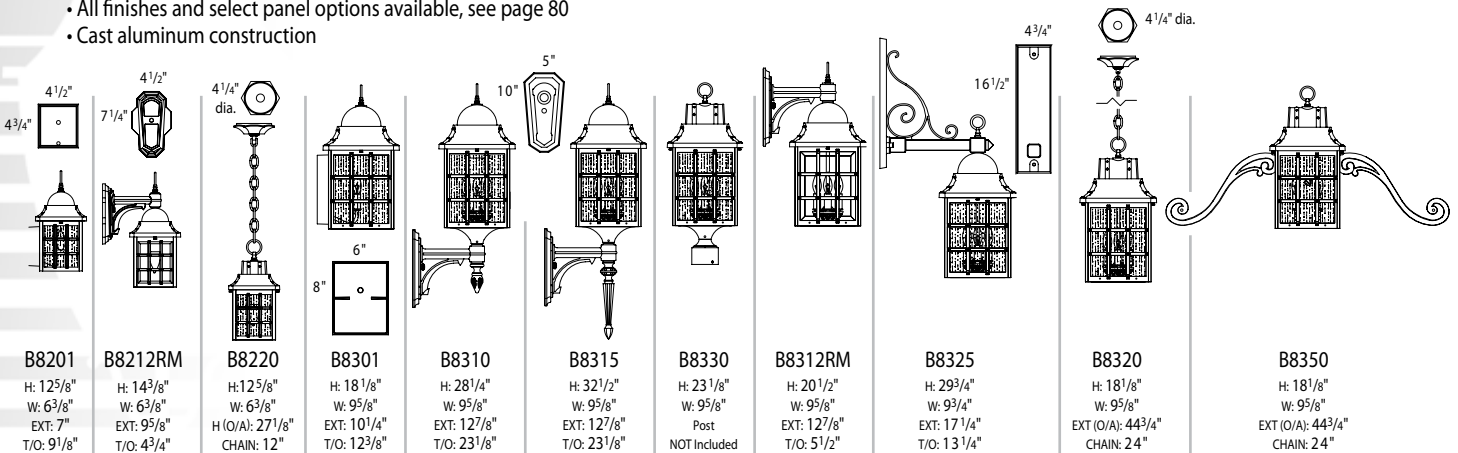

Standard on all fixtures below:

- Revere Small - B8201 single candelabra socket 25w max
- B8212RM, B8220 Porcelain medium base socket with painted socket cover 40w max Revere Large - 3 candelabra sockets 25 w max per socket
- Painted candle cluster (two candelabra sockets B8301, B8350)
- Clear seeded acrylic panels standard except B8212RM and B8312RM clear beveled glass panels
- All finishes and select panel options available, see page 80
- Cast aluminum construction