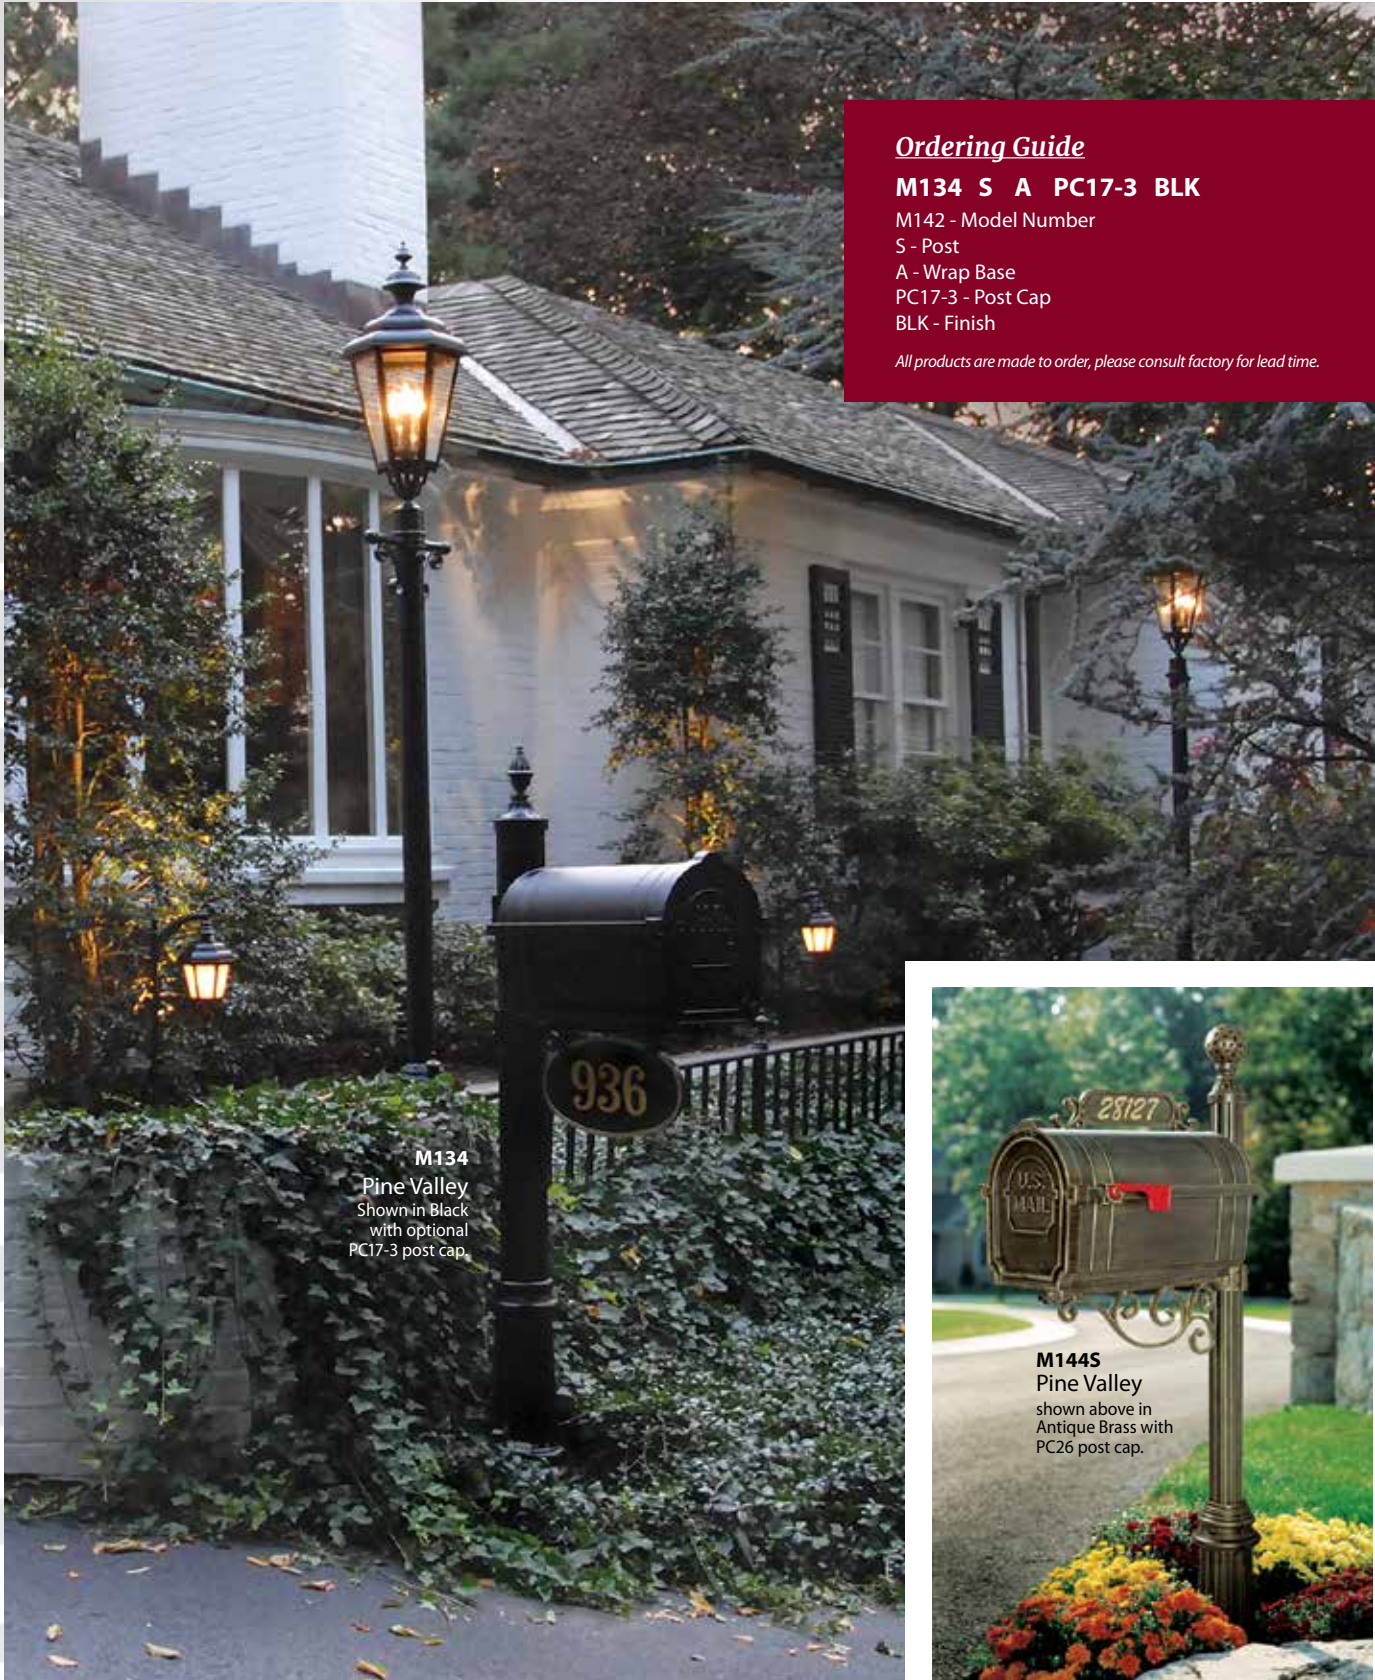

M144S
Pine Valley
shown above in
Antique Brass with
PC26 post cap.

Mailboxes

Ordering Guide
M134 S A PC17-3 BLK
M142 - Model Number
S - Post
A - Wrap Base
PC17-3 - Post Cap
BLK - Finish
All products are made to order, please consult factory for lead time.

M134
Pine Valley
Shown in Black
with optional
PC17-3 post cap.