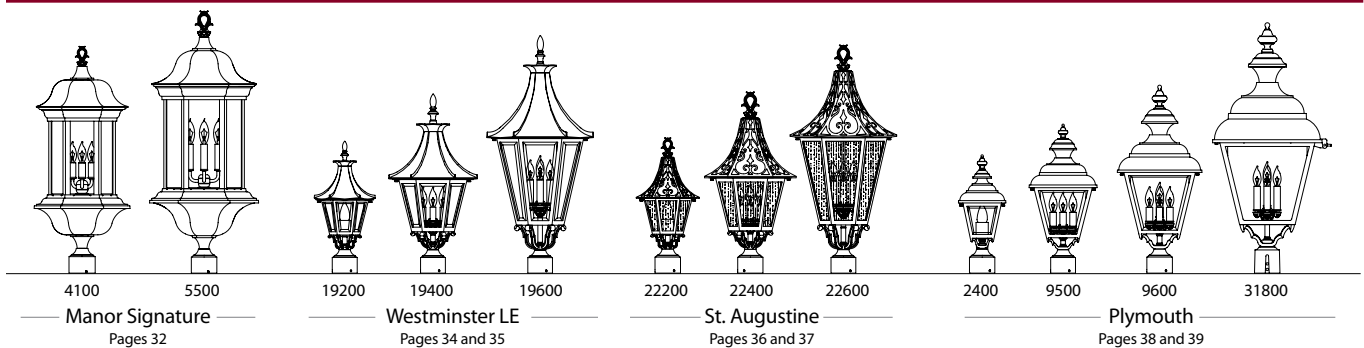

Visual Index

(Line Art Drawing)

Accessories

Photo Optics..... page 61
Decorative Post Bases..... page 64
Candle Clusters/Aluminum Knobs..... page 64
Multiple Post Fixtures..... page 65

Ladder Rests and Signs..... page 66
Mailbox Post Caps..... page 70
Landscape Accessories..... page 79
Panel and Finishes..... page 80