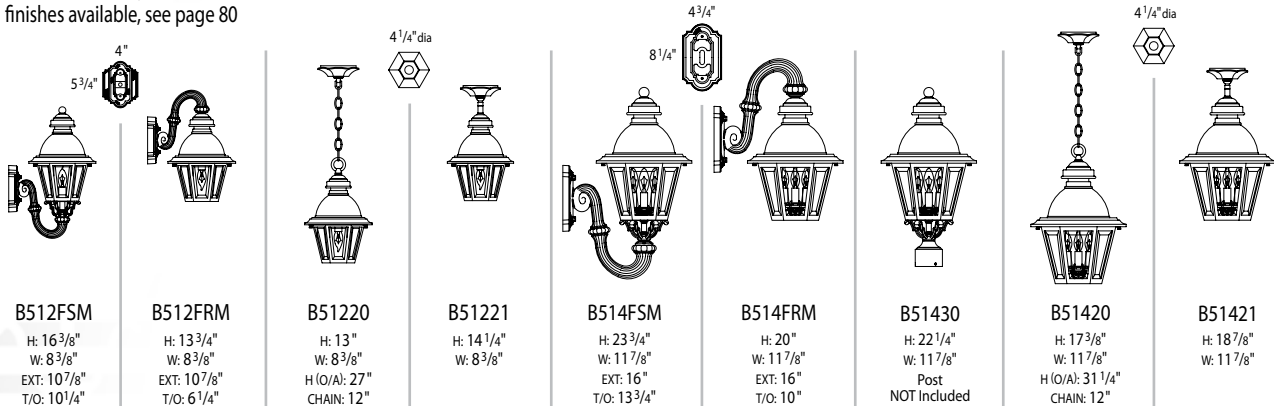

Standard on all fixtures below:

- Small series > 1-light painted candelabra socket and candle cover - 25w max. per socket
- Medium series > 3-light painted candelabra candle cluster and candle cover - 25w max. per socket
- All cast aluminum construction with painted spun aluminum dome
- Clear beveled glass standard - all panels available
- Higher wattages may be used ONLY with glass
- All finishes available, see page 80