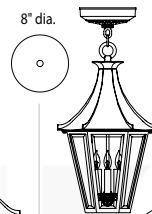

Westminster LE

B19200 – small
B19400 – medium
B19600 – large

Standard on all fixtures below:

- Small Series > Porcelain medium base socket with painted socket cover - 60w max., Clear beveled glass standard - optional panels available
- Medium Series > 3-light candelabra sockets with painted candle cluster and socket covers - 25w max. per socket
- Large Series > 4-light candelabra sockets with painted candle cluster and socket covers - 25w max. per socket (B19612, B19620, B19621, B196FRM has a 3-light candelabra socket)
- Clear beveled glass standard - optional panels available
- Cast aluminum construction
- All finishes available, see page 80

B19212
H: 15 3/8"
W: 8 1/4"
EXT: 10"
T/O: 5 1/4"

B19221
H: 13 1/4"
W: 8 1/4"

B19230
H: 17 7/8"
W: 8 1/4"
Post NOT Included

B194FSM
H: 26"
W: 12"
EXT: 15 1/4"
T/O: 16"

B194FRM
H: 20 1/2"
W: 12"
EXT: 15 1/4"
T/O: 10"

B19421
H: 18 3/8"
W: 12"

B19430
H: 24 3/8"
W: 12"
Post NOT Included