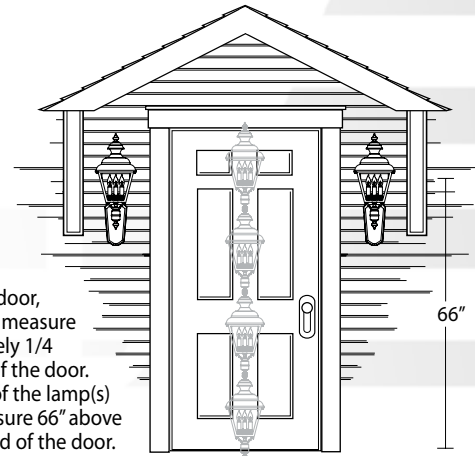

When two lanterns are used at the door, they should measure approximately 1/4 the height of the door. The center of the lamp(s) should measure 66" above the threshold of the door.