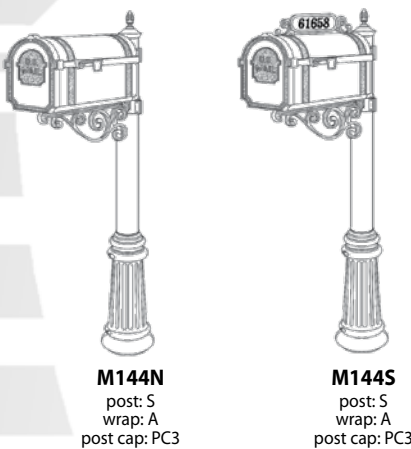

M202
Oakmont
shown below in Verde
with PC1 (standard cap).

Mailboxes

Pine Valley 3" Round Post

Dimensions for mailbox only. 13³/₈"H x 12"W x 21¹/₈"L

Pine Valley 3" Round Post

Dimensions for mailbox only. 13³/₈"H x 12"W x 21¹/₈"L