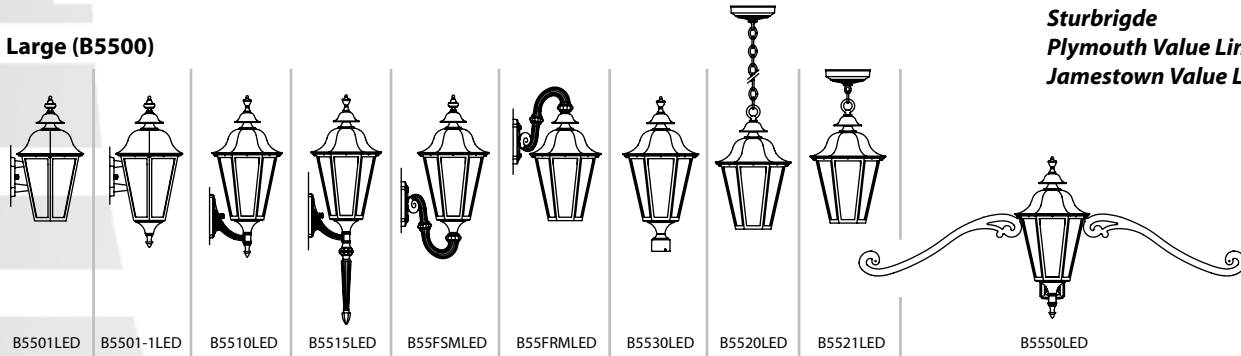

Large (B5500)