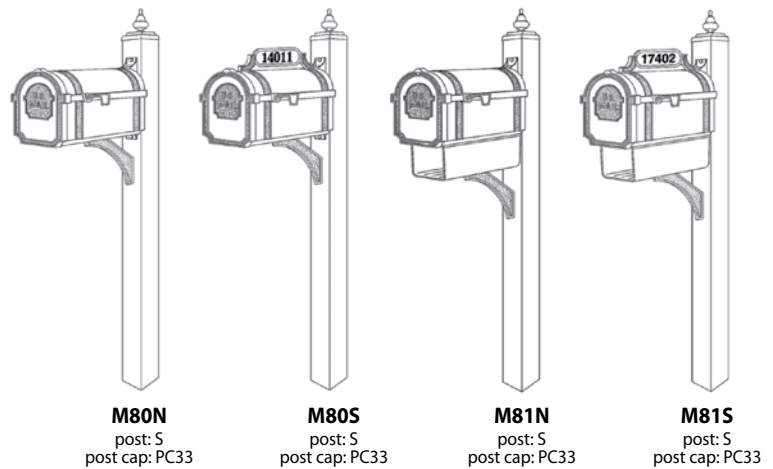

Pine Valley 4" Square Post

Post Option

Smooth Post
S
3" Dia. 4" Sq.
Shown in Vintage Copper

Flat Flute Post
F
3" Dia.
Shown in Vintage Copper

Wrap Base

Available for Posts
pg. 62
A
2 Piece Wrap Around Base
H: 18" x W: 8"
Shown in Vintage Copper