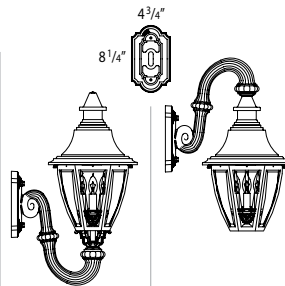

B524FSM
H: 23 7/8"
W: 11"
EXT: 15 5/8"
T/O: 14"

B524FRM
H: 21 3/8"
W: 11"
EXT: 15 5/8"
T/O: 10"