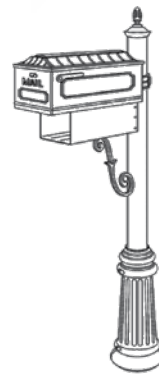

M96
post: S
wrap: A
post cap: PC3