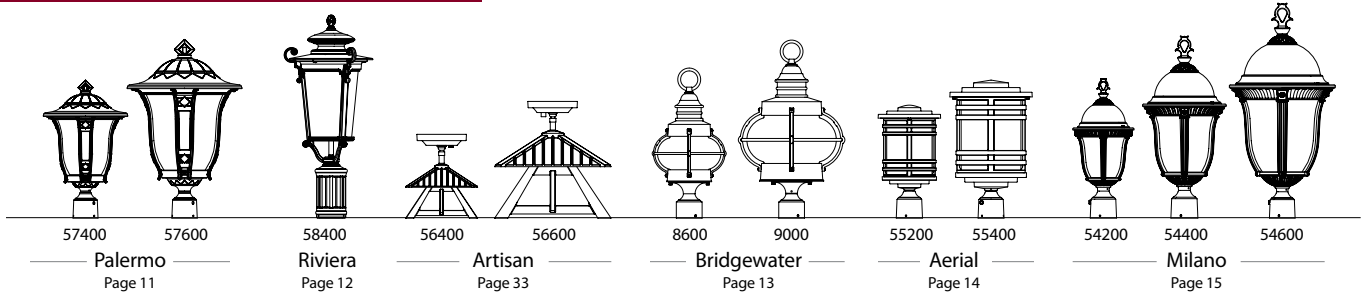

Visual Index

(Line Art Drawing)

Accessories

Photo Optics..... page 61
Decorative Post Bases..... page 64
Candle Clusters/Aluminum Knobs..... page 64
Multiple Post Fixtures..... page 65

Ladder Rests and Signs..... page 66
Mailbox Post Caps..... page 70
Landscape Accessories..... page 79
Panel and Finishes..... page 80