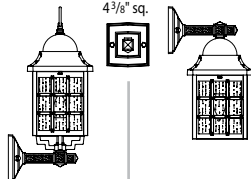

Ordering Guide

3 B8376 WBZ CTA C3

3 - Quantity
B8376 - Model Number
WBZ - Finish Code
CTA - Panel/Globe Code
C3 - Wattage, Lamping or other options

All products are made to order, please consult factory for lead time.

Revere Signature

B8200 – small
B8300 – large

Standard on all fixtures below:

- Porcelain medium base socket with painted socket cover - 40w max. - Revere Signature Small
- 3 candelabra sockets 25w max. per socket - painted candle cluster - Revere Signature Large
- All finishes and select panel options available, see page 80
- Cast aluminum construction
- Clear seeded acrylic panels