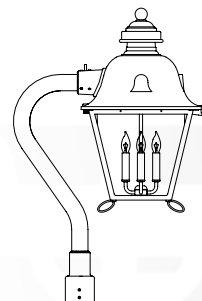

B8439
H: 36¹/₈"
W: 14³/₄"
Post NOT Included