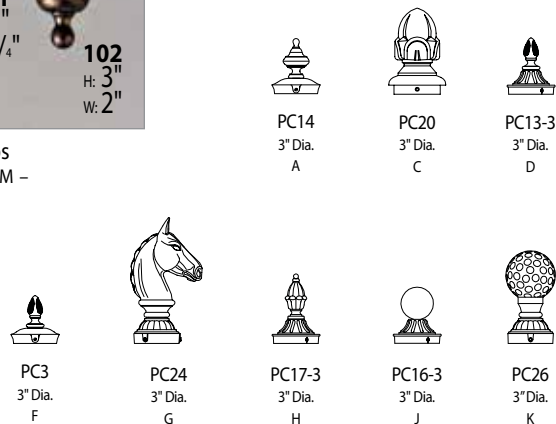

103 H: 3 1/8" W: 1"
104 H: 4 1/4" W: 1 1/4"
101 H: 2" W: 1 1/4"
102 H: 3" W: 2"

Optional Post Caps

PC3 3" Dia. F
PC24 3" Dia. G
PC17-3 3" Dia. H
PC16-3 3" Dia. J
PC26 3" Dia. K
PC14 3" Dia. A
PC20 3" Dia. C
PC13-3 3" Dia. D