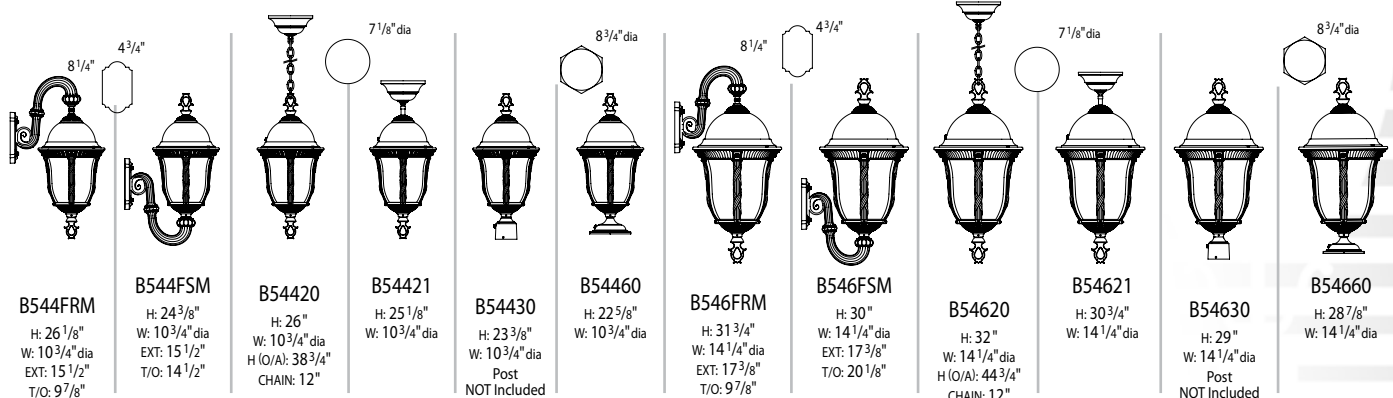

Standard on all fixtures below:

- Small series > Porcelain medium base socket with painted socket cover
- Medium series > 3-light candelabra candle cluster, 25w max. per socket, Optional: medium base socket - 75w max.
- Large series > 4-light candelabra candle cluster, 25w max. per socket, Optional: medium base socket - 100w max.
- Clear, Frosted, Thumb Print Glass Globes available in small, medium and large
- Cast aluminum construction, all finishes available, see page 80