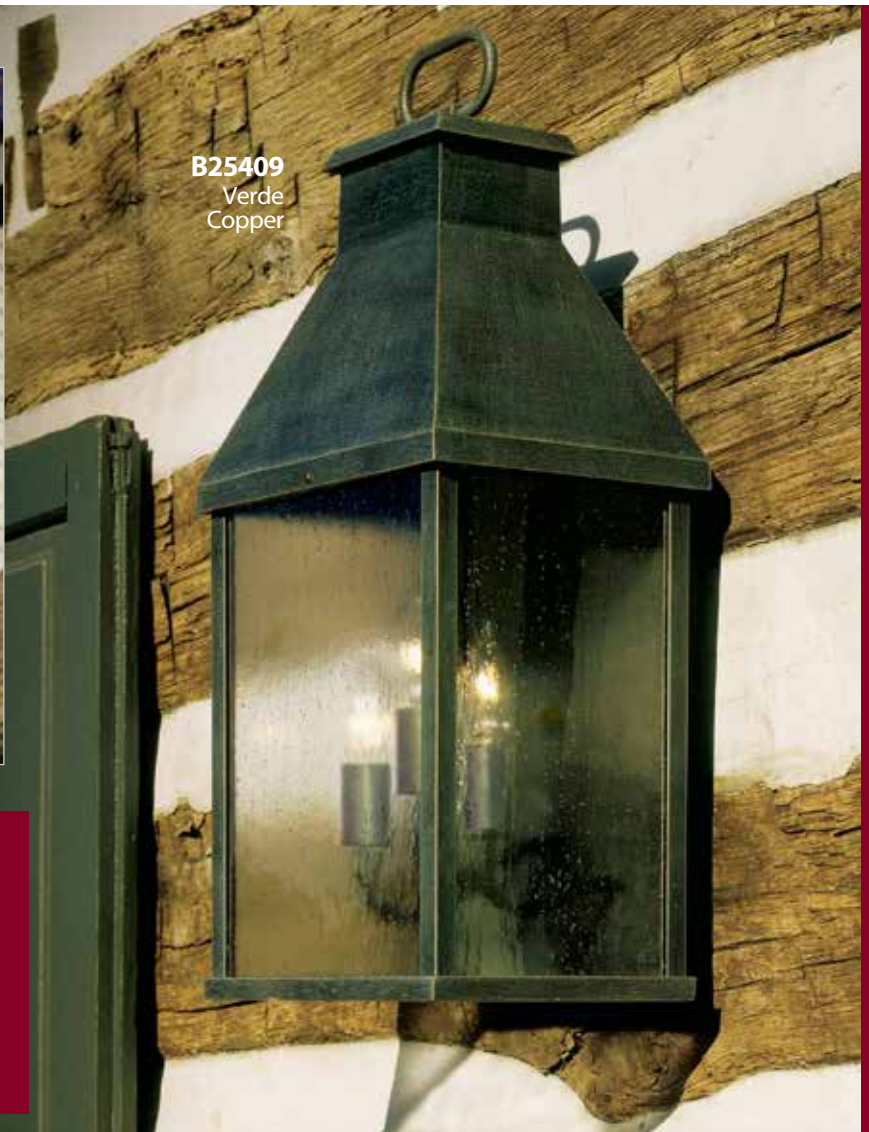

B25409
Verde
Copper

Ordering Guide

4 B25409 VCP CSA C3

- 4 - Quantity
- B25409 - Model Number
- VCP - Finish Code
- CSA - Panel/Globe Code
- C3 - Wattage, Lamping or other options

All products are made to order, please consult factory for lead time.

Cape Cod

B25200 – medium
B25400 – large

Standard on all fixtures below:

- Candelabra socket - 25w max per socket, painted socket arms and socket covers
- B25209 - have 2-Light candelabra
- B25409 - have 3-Light candelabra
- B25230, B25420, B25430 - have 4-Light candelabra
- Cast aluminum construction
- Clear seeded acrylic panels
- All finishes available, see page 80
- Acrylic panels only