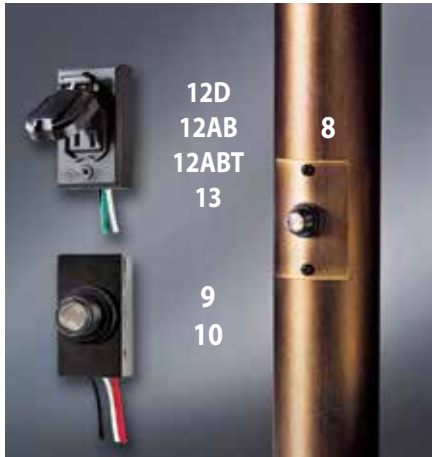

Posts Accessories

Post Accessories

Model	Description
8	Installed quick disconnect photo control on 3" O.D. post
8R	Replacement photo control not installed with quick disconnect
9	Replacement photo control not installed
10	120V Photo Eye (machined for & packed in post)
12D	Direct Burial - Convenience 120v Outlet (42 1/2" from post bottom)
12AB	Anchor Base - Convenience 120V Outlet (4" from base)
12ABT	Anchor Base - Convenience 120V Outlet (12" from top)
13	Replacement not installed convenience outlet for 3" O.D. post H 3"x W 2"