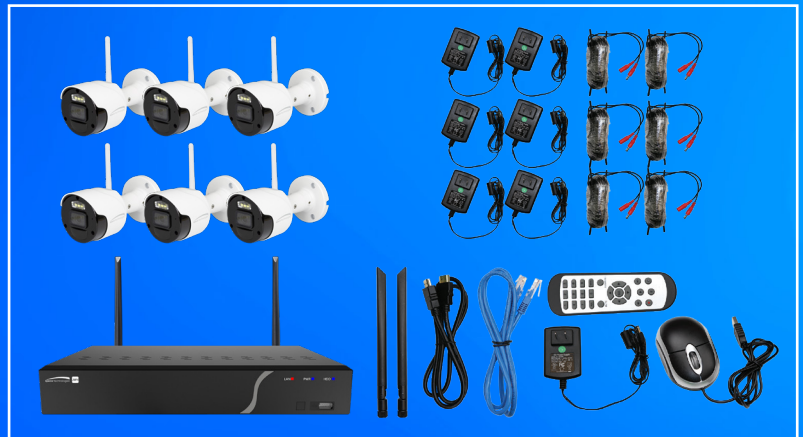

#### WHAT'S IN THE BOX:

- NVR with 2TB hard drive
- Six 2MP wireless cameras
- Six 45' DC power extension cables
- One 3' Ethernet cable
- Remote control (batteries included)
- HDMI cable

ZIPK8WN2

MODEL		ZIPK8WN2
CHANNELS		6 Wireless
Video	Monitor Output	HDMI and VGA (Max. Full HD)
	Display Resolutions	1 VGA / 1 HDMI (1024x768, 1280x1024, 1280x720, 1440x900, 1920x1080, 2560x1440, 3840x2160)/ EDID (monitor resolution auto detection)
Audio	Simultaneous Output	HDMI and VGA
	Audio Out	No
Recording	Resolution	2MP (1080p)
	Compression	H.265
	Frame Rate	Max. 60fps@1080p Main Stream: 1-15fps@1080p per channel Sub Stream: 1-15fps@640*360 per channel
	Recording Mode	Manual, schedule (continuous/event), event (pre/post)
	Live Stream	Max. 2MP @ 15fps (Auto fps, Auto bitrate)
Storage	USB	USB 2.0 x 2 ports (for mouse and backup/upgrade)
Network	Bandwidth	Up to 12Mbps
	Ethernet	1 RJ - 45 10/100 Base-T
Viewing Clients		SecureGuard* Client, Speco Gray Viewer, Apple TV, Amazon Fire TV, Speco Gray iOS, Speco Gray Android, Internet Explorer